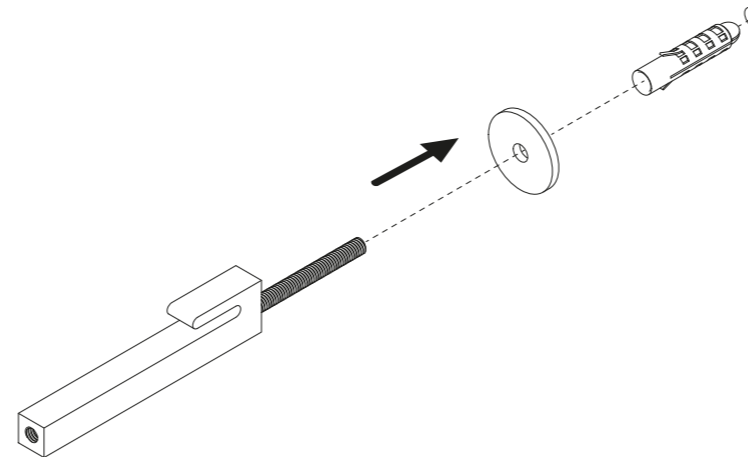

ZAVA

OFFICINE ITALIANE DESIGN

ISTRUZIONI DI MONTAGGIO
ASSEMBLY INSTRUCTION

Sonoluca

ATTENZIONE

1. Prima di procedere con l'installazione dell'apparecchio e comunque prima di ogni operazione di manutenzione togliere la tensione di rete.
2. Se il cavo flessibile esterno di questo apparecchio viene danneggiato, deve essere sostituito esclusivamente dal costruttore, dal suo servizio di assistenza o dal personale qualificato, al fine di evitare pericoli.

WARNING

1. Always unplug the appliance from the power socket before beginning installation or any sort of maintenance work.
2. If the power lead to the appliance is damaged in any way, it must only be replaced by the manufacturer, an authorised service centre or a qualified electrician to prevent any sort of risk for the user.

La marcatura indica che sono state superate positivamente tutte le prove previste dalle normative per la sicurezza elettrica richieste dalla Comunità Europea. Normative EN 60598-1 corrispondenti alle norme italiane per la sicurezza elettrica CEI 34-21.
This mark guarantees that the product has passed all the test established for electrical safety standards by the European Community. EN 60598-1 corresponding to Italian standards for electrical safety CEI 34-21.

Apparecchio di classe I (la sicurezza viene garantita con la messa a terra).
Equipment Class I (safety is ensured by connecting the fitting to the ground)

Simbolo che identifica la classificazione secondo il grado di protezione contro la penetrazione di polvere, di corpi solidi e di umidità.
Index protection. A symbol that identifies the protection index against dust, solid particles or damp entering the fixture.