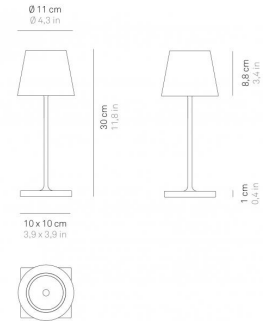

POLDINA MINI

TABLE

zafferano

LAMPES A PORTER

Poldina pro mini is a battery-operated portable and rechargeable table lamp. It is equipped with: contact charging base and dimmer touch control.

Version with metallic leaf finish for indoor use only.
Contact charging base included

Available on request, with minimum ordering quantities, customized painting with RAL colours and logo pad-printing service.

Accessories:

- Multi-contact charging base (max 6 pc) - LD0350RP
- Multi-socket USB charger (8xUSB) - LD0340RA
- Replacement battery pack BAT04703706701900

CODE	COLOR	
LD0320B3	White	
LD0320BFA	Silver leaf	
LD0320BFO	Gold leaf	
LD0320N3	Dark grey	
LD0320R3	Rust	
LD0320RFR	Copper leaf	
LD0320S3	Sand	

DIMENSIONS AND HOLES

Dimensions $\varnothing$ 11 - h 30 cm / $\varnothing$ 4,3 - h 11,8 in

ILLUMINOTECHNICAL SPECIFICATIONS

Source	LED
Type	SMD
Power LED	2,2 W
Lumen lamp	154 lm
Colour temperature	2700 K
CRI	>80