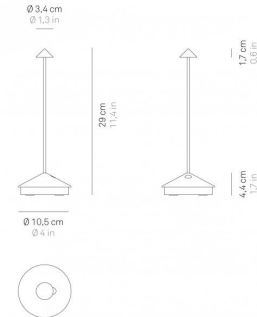

PINA

TABLE

zaiferano
LAMPES-À-PORTER

LED dimmable

IP54

Pina pro is a rechargeable table lamp, with contact charging base, painted aluminum body, polycarbonate diffuser and LED light source. It is equipped with a dimmer touch control and has an IP65 degree of protection which makes it suitable for both indoor and outdoor use.

Accessories:

- Multi-contact charging base (max 6 pc) - LD0350RP
- Multi-socket USB charger (8xUSB) - LD0340RA
- Replacement battery pack BAT04703706701900

CODE COLOR

LD0650B3	White	
LD0650D3	Black	
LD0650N3	Dark grey	
LD0650R3	Rust	
LD0650S3	Sand	

DIMENSIONS AND HOLES

Dimensions $\varnothing$ 10,5 x h 29 cm / $\varnothing$ 4,1 x h 11,4 in

ILLUMINOTECHNICAL SPECIFICATIONS

Source	LED
type	SMD
total Watt	2,2 W
Lumen lamp	185 lm
Colour temperature	2700 K
CRI	>80
Battery life (cycles)	about 450 charges

ILLUMINOTECHNICAL SPECIFICATIONS

Battery life (duration)	100% - 12 hours
Driver	included