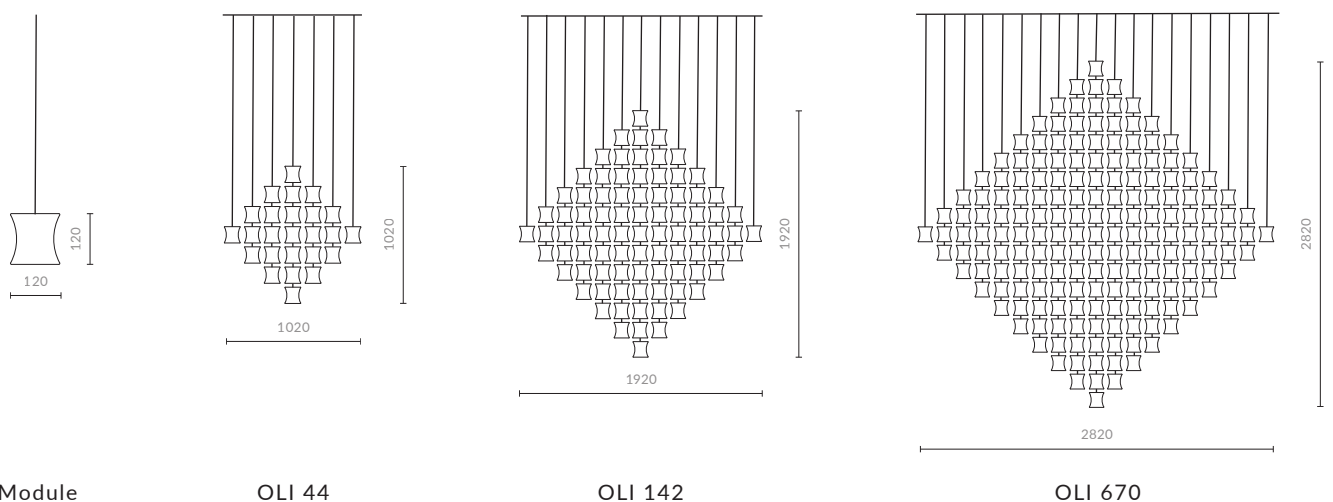

OLI

by Woha

Oli is inspired by ancient, sacred Hindu and Buddhist geometry and architecture.

This contemporary lighting system, in glass and bronze, provides beautiful possibilities: from a single lamp glowing in the darkness, to complex assemblies floating in space."

MATERIALS

Modules | Blown Pulegoso Glass

Rods | Metal

COLOURS

Module | Smoky Grey

Rods | Antique Bronze

DIMENSIONS

OLI 44 | W 1020 x D 1020 x H 1020 MM

OLI 142 | W 1920 x D 1920 x H 1920 MM

OLI 670 | W 2820 x D 2820 x H 2820 MM

LIGHT FITTING

OLI 44 | LED Disk | 5280 lm | 2700K | Dimmable | 132W | 24V | DC

OLI 142 | LED Disk | 17040 lm | 2700K | Dimmable | 426W | 24V | DC

OLI 670 | LED Disk | 80400 lm | 2700K | Dimmable | 2010W | 24V | DC

Bespoke solutions also available
wonderglass.com