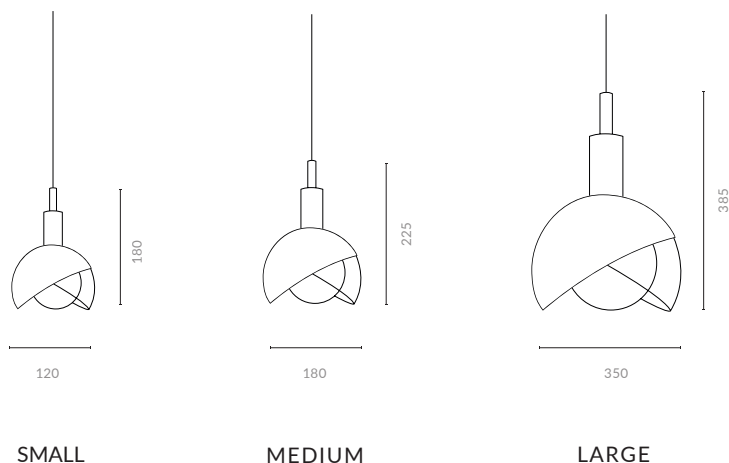

MATERIALS

Screen | Blown Glass

Body | Copper

COLOURS

Screen | Smoky Grey

Body | Copper

DIMENSIONS

Small | Ø 120 x H 180 MM | 1 Kg

Medium | Ø 180 x H 225 MM | 1.5 Kg

Large | Ø 350 x H 385 MM | 3 Kg

LIGHT FITTING

Small | G9 Bulb | 460 lm | 2700K | Dimmable | Max 33W | Mains V | AC

Medium | G9 Bulb | 630 lm | 2700K | Dimmable | Max 42W | Mains V | AC

Large | G9 Bulb | 630 lm | 2700K | Dimmable | Max 42W | Mains V | AC

Dali compatible available

Standard cable length is 2m

Bespoke solutions also available
wonderglass.com