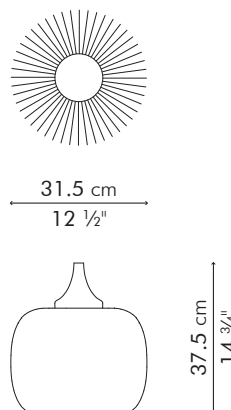

HANGING LAMP, medium

INDOOR

1.5 kg / 3 lbs

3 kg / 7 lbs

0.065 m³

Surface mounted pre-wired lamp

E26 / E27

110V - 230V

INDOOR powder-coated steel, fiber-reinforced polymer

Brass

LWH-BS-1214

Copper

LWH-CP-1214