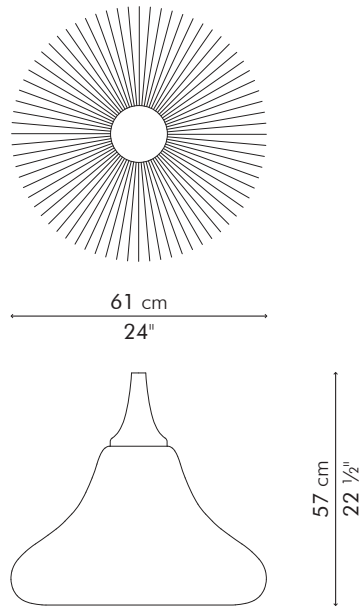

## HANGING LAMP, large

INDOOR

 2.5 kg / 6 lbs

 6 kg / 13 lb

 0.298 m<sup>3</sup>

Surface mounted pre-wired lamp

E26 / E27

110V - 230V

## HANGING LAMP, small

40.5 cm  
16"

27.5 cm  
10 3/4"

INDOOR

 1.5 kg / 3 lbs

 3 kg / 7 lbs

 0.070 m<sup>3</sup>

Surface mounted pre-wired lamp