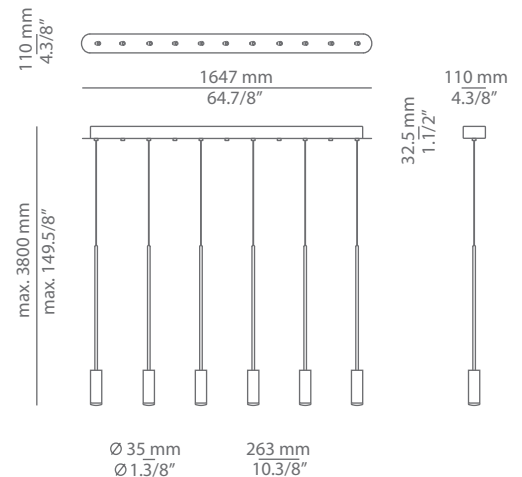

Code	Composition includes
L165.6S volta	1 linear canopy 113415XX7 6 units of T-3534C-W 2 drivers / Dimmable Triac - Add up to 5 additional Volta
	<table border="0"> <tr> <td>Canopy</td> <td>Body</td> <td>Head</td> </tr> <tr> <td>26 BLK Black</td> <td>26 BLK Black</td> <td>26 BLK Black</td> </tr> <tr> <td>71 WH White</td> <td></td> <td>61 S GLD Satin Gold</td> </tr> </table>