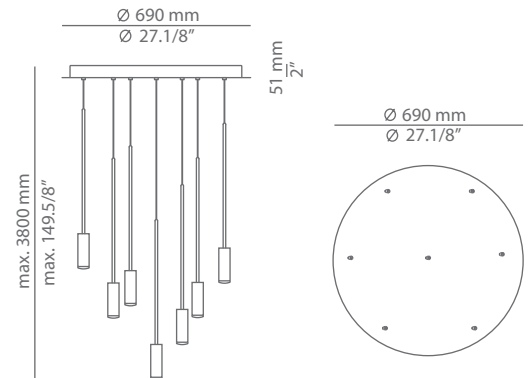

Code	Composition includes
R70.7S volta	1 round canopy 113415XX4 7 units of T-3534C-W 3 drivers / Dimmable Triac <table border="1"> <thead> <tr> <th>Canopy</th> <th>Body</th> <th>Head</th> </tr> </thead> <tbody> <tr> <td>26 BLK Black</td> <td>26 BLK Black</td> <td>26 BLK Black</td> </tr> <tr> <td>71 WH White</td> <td></td> <td>61 S GLD Satin Gold</td> </tr> </tbody> </table>