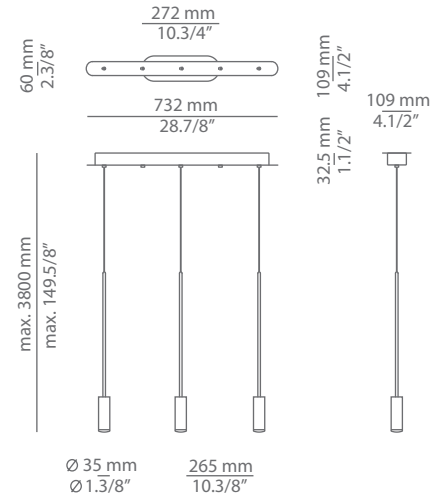

VOLTA T-3534

suspension

Date	Type
Project	
Location	
Model #	Quantity
Specifier	

Description

Suspension lamp with a straight metallic stem and cord.
 Cylindrical aluminium head and acrylic (PMMA) lens diffuser.
 Adjustable height.
 50° angle acrylic optic lens conversion kit is optional.

Pictures above might not show the specified dimensions or material. They are for illustration purposes only.

Ordering information

Code	Lamp	Canopy	Finish body	Finish head
■ T-3534-W	■ LED 6.1W (2700K / Ang 120° / >80 CRI / 350mA) 120V (included) / Typ* 665 lumens Driver included / Non dimmable (Dimmable upon request for multiple compositions)	■ 26 BLK Black ■ 71 WH White	■ 26 BLK Black	■ 26 BLK Black ■ 61 S GLD Satin Gold

Ordering information

Code	Lamp	Finish body	Finish head
■ T-3534C-W	■ LED 6.1W (2700K / Ang 120° / >80 CRI / 350mA) 120V (included) / Typ* 665 lumens Driver not included	■ 26 BLK Black	■ 26 BLK Black ■ 61 S GLD Satin Gold
Driver	Description		
■ 671000038	■ REMOTE DRIVER VOLTA 10W (Max. 1x6.1W) / 110-220V Non Dimmable		
■ 671000036	■ DRIVER VOLTA 20W (Min. 2x6.1W - Max. 3x6.1W) 120V / Dimmable Triac		

Special instructions

VOLTA T-3534C

suspension

Date	Type
Project	
Location	
Model #	Quantity
Specifier	

Many possible configurations with T-3534C

Code	Composition includes									
L73.3S volta	<ul style="list-style-type: none"> 1 linear canopy 113415XX1U 3 units of T-3534C-W 1 driver / Dimmable Triac Add up to 2 additional Volta 									
	<table border="0"> <tr> <td>Canopy</td> <td>Body</td> <td>Head</td> </tr> <tr> <td>26 BLK Black</td> <td>26 BLK Black</td> <td>26 BLK Black</td> </tr> <tr> <td>71 WH White</td> <td></td> <td>61 S GLD Satin Gold</td> </tr> </table>	Canopy	Body	Head	26 BLK Black	26 BLK Black	26 BLK Black	71 WH White		61 S GLD Satin Gold
Canopy	Body	Head								
26 BLK Black	26 BLK Black	26 BLK Black								
71 WH White		61 S GLD Satin Gold								