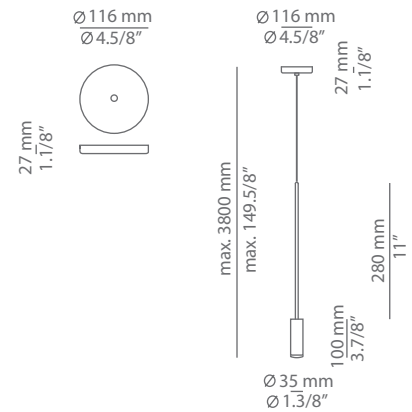

VOLTA T-3534

suspension

Date	Type
Project	
Location	
Model #	Quantity
Specifier	

Description

Suspension lamp with a straight metallic stem and cord.
 Cylindrical aluminium head and acrylic (PMMA) lens diffuser.
 Adjustable height.
 50° angle acrylic optic lens conversion kit is optional.

Pictures above might not show the specified dimensions or material. They are for illustration purposes only.

Ordering information

Code	Lamp	Canopy	Finish body	Finish head
■ T-3534-W	■ LED 6.1W (2700K / Ang 120° / >80 CRI / 350mA) 120V (included) / Typ* 665 lumens Driver included / Non dimmable (Dimmable upon request for multiple compositions)	■ 26 BLK Black ■ 71 WH White	■ 26 BLK Black	■ 26 BLK Black ■ 61 S GLD Satin Gold

Product includes

Code	Description
■ 113534XX0	■ 1 canopy for 1 single pendant
■ T-3534C-W	■ 1 Volta pendant
■ 671000038	■ 1 driver / Non dimmable

Accessories

Code	Description
■ E67353001	■ 50° angle acrylic optic lens conversion kit

Ordering information

Code	Lamp	Finish body	Finish head
■ T-3534C-W	■ LED 6.1W (2700K / Ang 120° / >80 CRI / 350mA) 120V (included) / Typ* 665 lumens Driver not included	■ 26 BLK Black	■ 26 BLK Black ■ 61 S GLD Satin Gold
Driver	Description		
■ 671000038	■ REMOTE DRIVER VOLTA 10W (Max. 1x6.1W) / 110-220V Non Dimmable		
■ 671000036	■ DRIVER VOLTA 20W (Min. 2x6.1W - Max. 3x6.1W) 120V / Dimmable Triac		