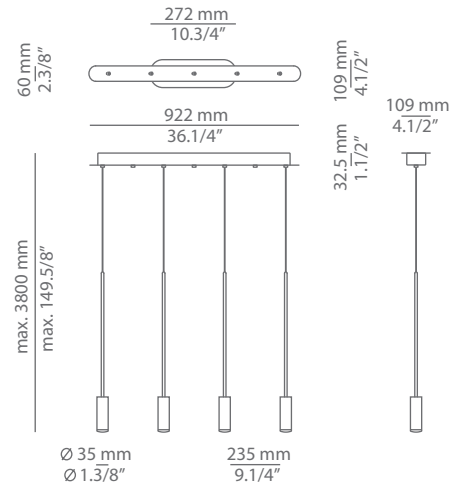

Code	Composition includes
L92.4S volta	1 linear canopy 113415XX3U 4 units of T-3534C-W 2 drivers / Dimmable Triac - Add up to 3 additional Volta
	<table border="0"> <tr> <td>Canopy</td> <td>Body</td> <td>Head</td> </tr> <tr> <td>26 BLK Black</td> <td>26 BLK Black</td> <td>26 BLK Black</td> </tr> <tr> <td>71 WH White</td> <td></td> <td>61 S GLD Satin Gold</td> </tr> </table>