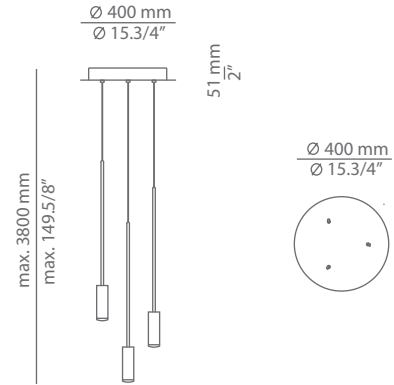

VOLTA T-3534C

suspension

Date	Type
Project	
Location	
Model #	Quantity
Specifier	

Code	Composition includes
R40.3S volta	1 round canopy 113415XX6 3 units of T-3534C-W 1 driver / Dimmable Triac <table border="1"> <thead> <tr> <th>Canopy</th> <th>Body</th> <th>Head</th> </tr> </thead> <tbody> <tr> <td>26 BLK Black</td> <td>26 BLK Black</td> <td>26 BLK Black</td> </tr> <tr> <td>71 WH White</td> <td></td> <td>61 S GLD Satin Gold</td> </tr> </tbody> </table>