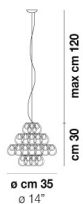

MGIOG SP RAI

MGIOG SP 35