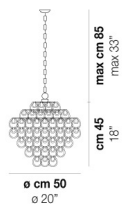

MINIGIOG SP CLA

TECHNICAL DATA:

CERTIFICATIONS:

LIGHT SOURCES

3x60w 120V/60HZ E26

VOLUME Mc 0
GROSS WEIGHT Kg 0
NET WEIGHT Kg 0

download

SHADE FINISHING

BC

CRAM

CRAG

CRBR

CRFU

CRNN

CROR

CRRR

CRTR

NE

FRAME FINISHING

BR

CR

OTHER VERSION AVAILABLE

Click on the version to go to the web version of the product

MGIOG SP RAI

MGIOG SP 3E