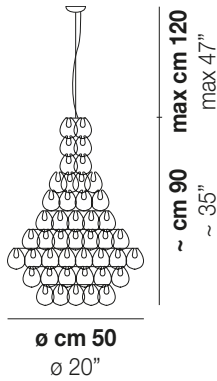

## MINIGIOG SP CLA

TECHNICAL DATA:

CERTIFICATIONS:

LIGHT SOURCES

3x60w 120V/60HZ E26

VOLUME Mc 0  
GROSS WEIGHT Kg 0  
NET WEIGHT Kg 0

download