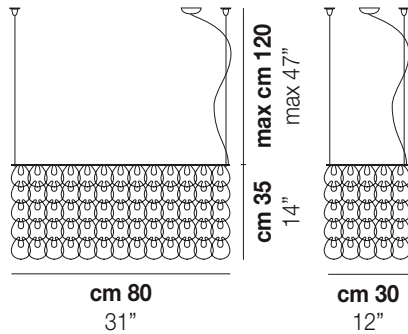

GIOGALI SP RE2

TECHNICAL DATA:

CERTIFICATIONS:

LIGHT SOURCES

3x60W 120V/60HZ E26

VOLUME Mc 0,18
GROSS WEIGHT Kg 19,5
NET WEIGHT Kg 12,7

download

SHADE FINISHING