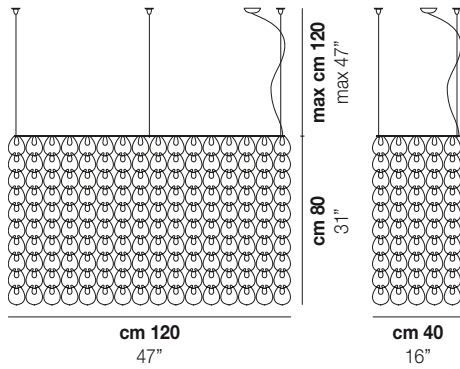

GIOGALI SP RE1

TECHNICAL DATA:

CERTIFICATIONS:

LIGHT SOURCES

10x60W 120V/60HZ E26

VOLUME Mc 0,57
GROSS WEIGHT Kg 53,5
NET WEIGHT Kg 29,9

download

SHADE FINISHING