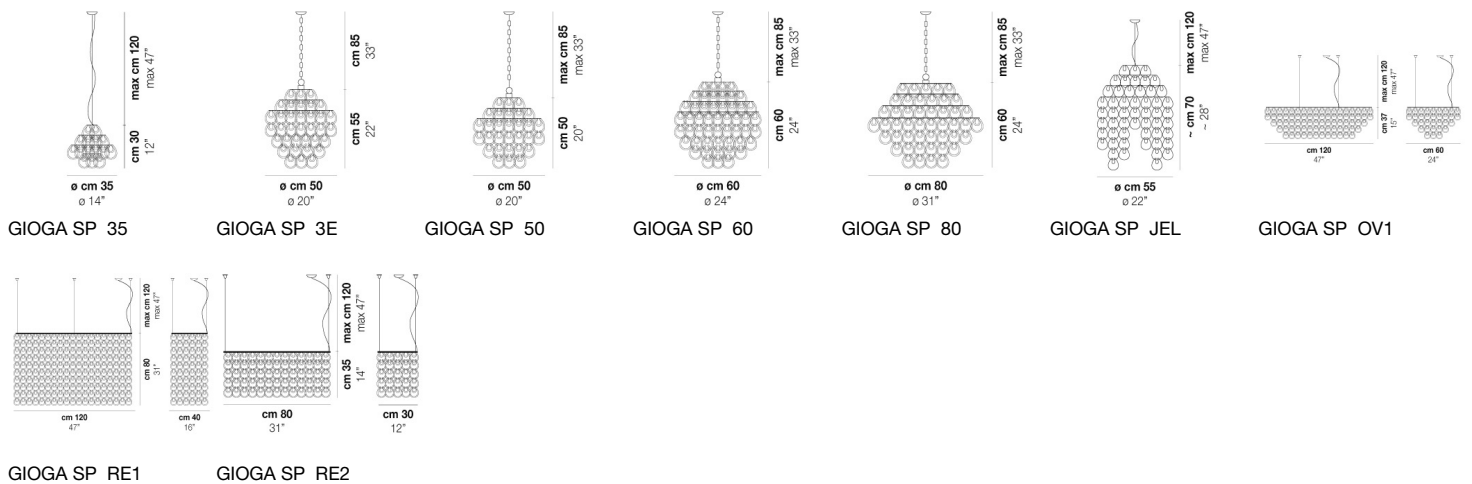

GIOGALI SP CUB

TECHNICAL DATA:

CERTIFICATIONS:

LIGHT SOURCES

3x60w 120V/60HZ E26

VOLUME Mc 0
GROSS WEIGHT Kg 0
NET WEIGHT Kg 0

download

SHADE FINISHING

CRTR

NE

FRAME FINISHING

BR

CR

OTHER VERSION AVAILABLE

Click on the version to go to the web version of the product

GIOGA SP RE1