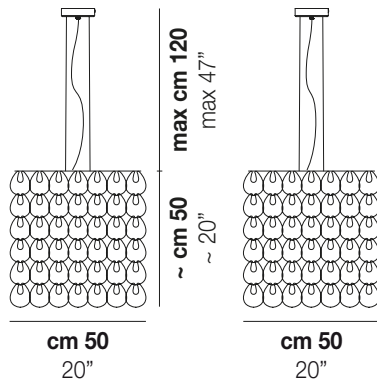

GIOGALI SP CUB

TECHNICAL DATA:

CERTIFICATIONS:

LIGHT SOURCES

3x60w 120V/60HZ E26

VOLUME Mc 0
GROSS WEIGHT Kg 0
NET WEIGHT Kg 0

download

SHADE FINISHING