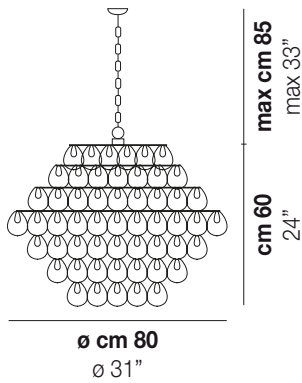

GIOGALI SP 80

TECHNICAL DATA:

CERTIFICATIONS:

LIGHT SOURCES

5x60W 120V/60HZ E26

VOLUME Mc 0,75
GROSS WEIGHT Kg 48
NET WEIGHT Kg 29,4

download

SHADE FINISHING