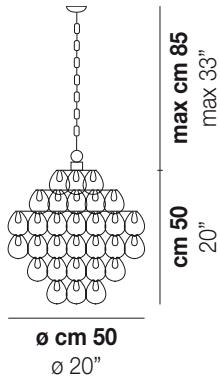

GIOGALI SP 50

TECHNICAL DATA:

CERTIFICATIONS:

LIGHT SOURCES

1x60W 120V/60HZ E26

VOLUME Mc 0,27
GROSS WEIGHT Kg 18,6
NET WEIGHT Kg 10,7

download

SHADE FINISHING

BC

CRAM

CRAG

CRBR

CRFU

CRNN

CROR

CRRR