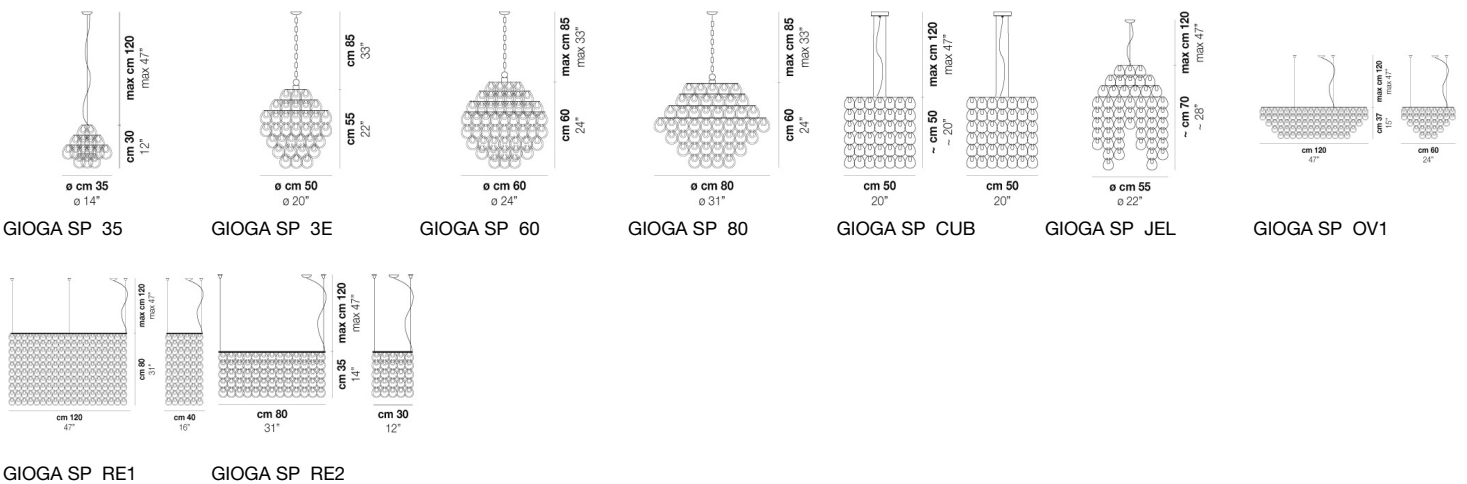

GIOGALI SP 50

TECHNICAL DATA:

CERTIFICATIONS:

LIGHT SOURCES

1x60W 120V/60HZ E26

VOLUME Mc 0,27
GROSS WEIGHT Kg 18,6
NET WEIGHT Kg 10,7

download

SHADE FINISHING

CRTR

NE

FRAME FINISHING

BR

CR

OTHER VERSION AVAILABLE

Click on the version to go to the web version of the product

GIOGA SP RE1