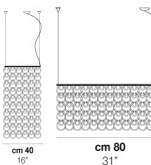

GIOGALI SP 35

TECHNICAL DATA:

CERTIFICATIONS:

LIGHT SOURCES

1x60W 120V/60HZ E26

VOLUME Mc 0,1
GROSS WEIGHT Kg 8,2
NET WEIGHT Kg 4,7

download

SHADE FINISHING

GIOGA SP 80

GIOGA SP CUB

GIOGA SP JEL

GIOGA SP OV1

GIOGA SP RE1

GIOGA SP RE2