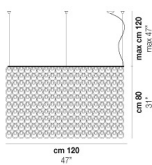

GIOGALI SP 35

TECHNICAL DATA:

CERTIFICATIONS:

LIGHT SOURCES

1x60W 120V/60HZ E26

VOLUME Mc 0,1
GROSS WEIGHT Kg 8,2
NET WEIGHT Kg 4,7

download

SHADE FINISHING

GIOGA SP 80

GIOGA SP CUB

GIOGA SP JEL

GIOGA SP OV1

GIOGA SP RE1

GIOGA SP RE2