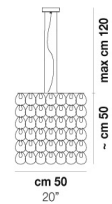

GIOGALI SP 35

TECHNICAL DATA:

CERTIFICATIONS:

LIGHT SOURCES

1x60W 120V/60HZ E26

VOLUME Mc 0,1
GROSS WEIGHT Kg 8,2
NET WEIGHT Kg 4,7

download

SHADE FINISHING

BC CRAM CRAG CRBR CRFU CRNN CROR CRRR CRTR NE

FRAME FINISHING

BR CR

OTHER VERSION AVAILABLE

Click on the version to go to the web version of the product

GIOGA SP 3E

GIOGA SP 50

GIOGA SP 60

GIOGA SP 80

GIOGA SP CUB

GIOGA SP JEL

GIOGA SP OV1

GIOGA SP RE1

GIOGA SP RE2