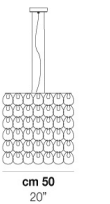

GIOGALI SP 35

TECHNICAL DATA:

CERTIFICATIONS:

LIGHT SOURCES

1x60W 120V/60HZ E26

VOLUME Mc 0,1
GROSS WEIGHT Kg 8,2
NET WEIGHT Kg 4,7

download

SHADE FINISHING

BC CRAM CRAG CRBR CRFU CRNN CROR CRRR CRTR NE

FRAME FINISHING

BR CR

OTHER VERSION AVAILABLE

Click on the version to go to the web version of the product

GIOGA SP 3E

GIOGA SP 50

GIOGA SP 60

GIOGA SP 80

GIOGA SP CUB

GIOGA SP JEL

GIOGA SP OV1

GIOGA SP RE1

GIOGA SP RE2