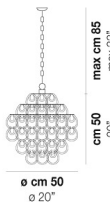

GIOGALI SP 35

TECHNICAL DATA:

CERTIFICATIONS:

LIGHT SOURCES

1x60W 120V/60HZ E26

VOLUME Mc 0,1
GROSS WEIGHT Kg 8,2
NET WEIGHT Kg 4,7

download

SHADE FINISHING

BC CRAM CRAG CRBR CRFU CRNN CROR CRRR CRTR NE

FRAME FINISHING

BR CR

OTHER VERSION AVAILABLE

Click on the version to go to the web version of the product

GIOGA SP 3E

GIOGA SP 50

GIOGA SP 60

GIOGA SP 80

GIOGA SP CUB

GIOGA SP JEL

GIOGA SP OV1

GIOGA SP RE1

GIOGA SP RE2