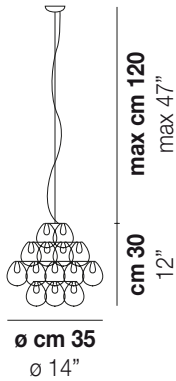

GIOGALI SP 35

TECHNICAL DATA:

CERTIFICATIONS:

LIGHT SOURCES

1x60W 120V/60HZ E26

VOLUME Mc 0,1
GROSS WEIGHT Kg 8,2
NET WEIGHT Kg 4,7

download

SHADE FINISHING