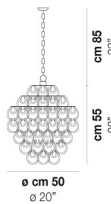

GIOGALI SP 35

TECHNICAL DATA:

CERTIFICATIONS:

LIGHT SOURCES

1x60W 120V/60HZ E26

VOLUME Mc 0,1
GROSS WEIGHT Kg 8,2
NET WEIGHT Kg 4,7

download

SHADE FINISHING

BC CRAM CRAG CRBR CRFU CRNN CROR CRRR CRTR NE

FRAME FINISHING

BR CR

OTHER VERSION AVAILABLE

Click on the version to go to the web version of the product

GIOGA SP 3E

GIOGA SP 50

GIOGA SP 60

GIOGA SP 80

GIOGA SP CUB

GIOGA SP JEL

GIOGA SP OV1

GIOGA SP RE1

GIOGA SP RE2