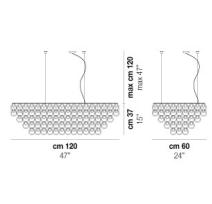

GIOGA SP OV1