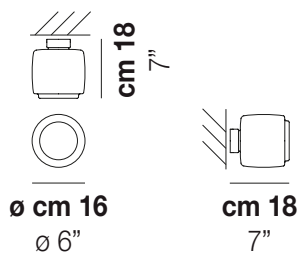

BOT FA 16

TECHNICAL DATA:

CERTIFICATIONS:

LIGHT SOURCES

1x60w	120V/60HZ	G9	
1x5w	120V/60HZ		LED 5W - (DRIVER INCLUDED) - 2700K - 600 LUMENS - DIMMABLE

VOLUME	Mc 0,04
GROSS WEIGHT	Kg 2,8
NET WEIGHT	Kg 1,9

download