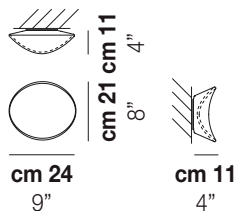

BALANCE AP 24

TECHNICAL DATA:

CERTIFICATIONS:

LIGHT SOURCES

ALO	1x40w	120V/60HZ	E12
LED	1x6w	120V/60HZ	LED 6W - (DRIVER INCLUDED) - 3000K - 825 LUMENS - DIMMABLE

VOLUME	Mc 0,03
GROSS WEIGHT	Kg 2,5
NET WEIGHT	Kg 1