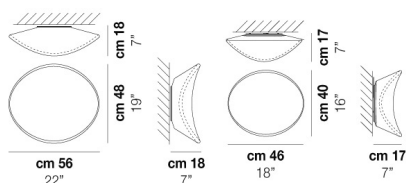

OTHER VERSION AVAILABLE

Click on the version to go to the web version of the product