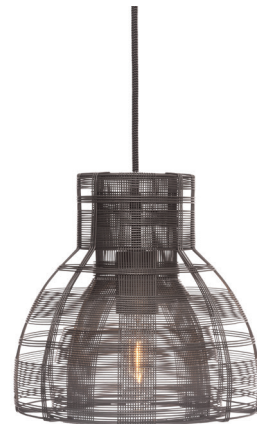

Fixture Type _____
 Ordering Code _____
 Project Name _____
 Location _____

URBAN - PENDANT

Handmade in the Philippines from galvanized iron, a malleable material which allows artisans to weave innovative shapes. Canopy included.

LIGHT SOURCE

Lamp: E26 LED 120V

SPECIFICATIONS & TECHNICAL NOTES

UL Listed
 Handmade from galvanized iron
 Lamps are not included
 Mounts directly to a standard Junction box
 Cable length 10' (field adjustable)

Urban Large

Urban Small

<p>Large</p>	<p>Small</p>	Filament LED 120V E26 LED 120V	<p>Dark Grey</p>	<p>49-URB/L/DKG 49-URB/S/DKG</p>
<p>UL LISTED</p> <p>Weights: Urban Large - 8.5 lbs, Urban Small - 1.5 lbs</p>		<p>Fixture supplied with canopy: Yes</p>	<p>Mounts to standard J-Box: Yes</p>	