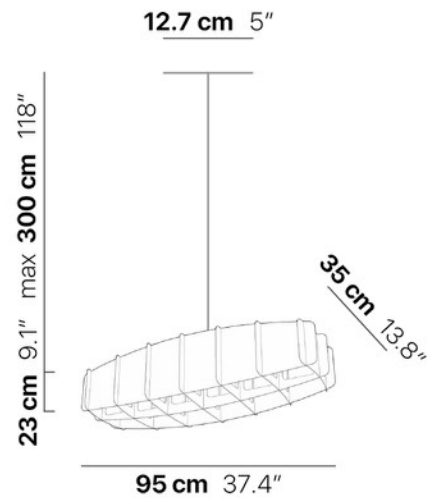

uplight group.

Uplight Group, LLC 1835 NE Miami Gardens Dr. N. Miami Beach, FL 33179
Tel. +1.305.621.9602 sales@uplightgroup.com www.uplightgroup.com

Fixture Type _____ Notes _____
Project Name _____