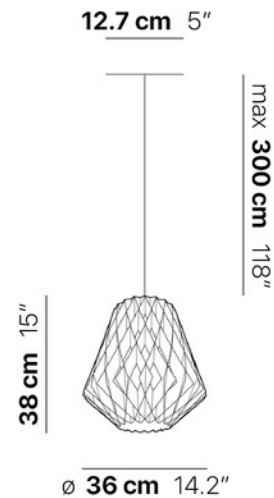

DIAGRAM

uplight group.

Uplight Group, LLC 1835 NE Miami Gardens Dr. N. Miami Beach, FL 33179
Tel. +1.305.621.9602 sales@uplightgroup.com www.uplightgroup.com

Fixture Type _____ Notes _____
Project Name _____