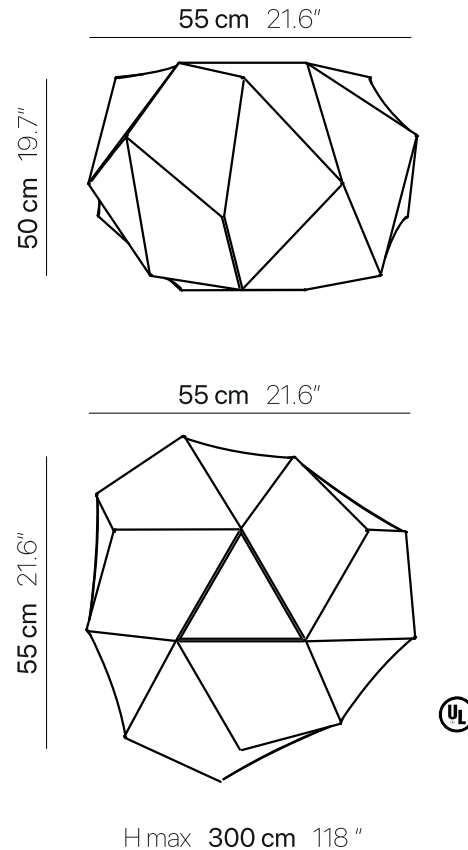

LIGHT SOURCE

1 x E26 LED 25W MAX

Suggested Specs: A21 Frosted

> 90 CRI | 3000K | Dimmable

Omni-directional | 1600+ Lumens

SPECIFICATIONS & TECHNICAL NOTES

UL Listed

Made in France. Constructed in fireproof PVC.

Mounts directly to a standard Junction box.

Cable length max. 10' (field adjustable)

PRODUCT CODES

WHITE OA-F.QUARTZ

DIAGRAM

uplight group.

Uplight Group, LLC 1835 NE Miami Gardens Dr. N. Miami Beach, FL 33179
Tel. +1.305.621.9602 sales@uplightgroup.com www.uplightgroup.com