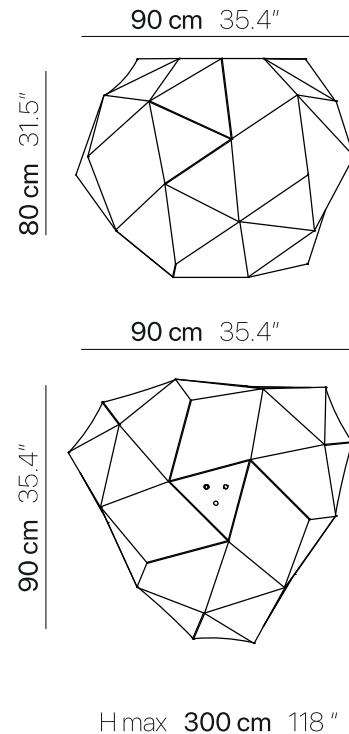

LIGHT SOURCE

1 x E26 LED 25W MAX

Suggested Specs: A21 Frosted

> 90 CRI | 3000K | Dimmable

Omni-directional | 1600+ Lumens

SPECIFICATIONS & TECHNICAL NOTES

UL Listed

Made in France. Constructed in fireproof PVC.

Mounts directly to a standard Junction box.

Cable length max. 10' (field adjustable)

PRODUCT CODES

WHITE OA-F.AMETHYSTE

DIAGRAM

uplight group.

octavioamado

Uplight Group, LLC 1835 NE Miami Gardens Dr. N. Miami Beach, FL 33179
Tel. +1.305.621.9602 sales@uplightgroup.com www.uplightgroup.com