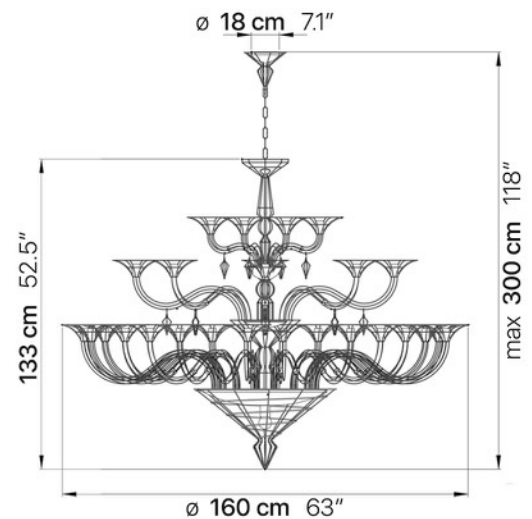

DIAGRAM

uplight group.

Uplight Group, LLC 1835 NE Miami Gardens Dr. N. Miami Beach, FL 33179
Tel. +1.305.621.9602 sales@uplightgroup.com www.uplightgroup.com

Fixture Type _____ Notes _____
Project Name _____

METAL LUX