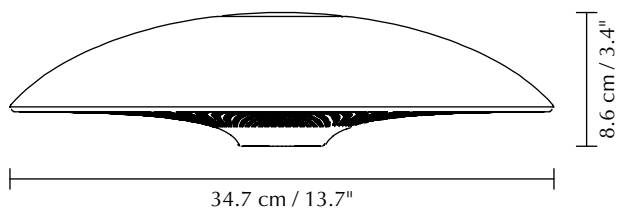

MANTA RAY

Designed by Anders Klem

Floor and table lampshade
Compatible with E26 / E27

DIMENSIONS
Ø: 34.7 cm / 13.7"
H: 8.6 cm / 3.4"

MATERIAL
Steel and glass

WEIGHT
1 kg / 2.2 lbs

WEIGHT INCL. PACKAGING
1.8 kg / 4.0 lbs

LIGHT SOURCE
E26 / E27 - max 15W LED (not included)

PACKAGING DIMENSIONS (L x W x H)
38 x 38 x 11.4 cm / 27 x 27 x 4.5"

ASSEMBLY TIME
5 min - video guide at umage.com

MEDIA KIT
Photos and press material
Download at umage.presscloud.com