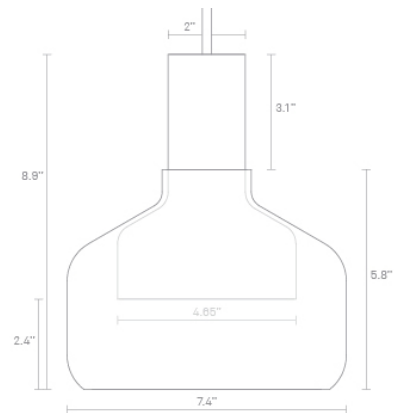

### Materials

- Powder-coated steel or polished copper-plated frame
- Subtle grey smoked glass shade
- 8' cloth-covered cord
- Maximum wattage 40W or an equivalent CFL or LED bulb
- UL listed
- Ships fully assembled; Requires ceiling installation and mounting

TC1-TRPEN3-CL

CHARCOAL

TC1-TRPEN3-CP

COPPER

TC1-TRPEN3-WH

WHITE

BLUDOT.COM

TEL 844.425.8368