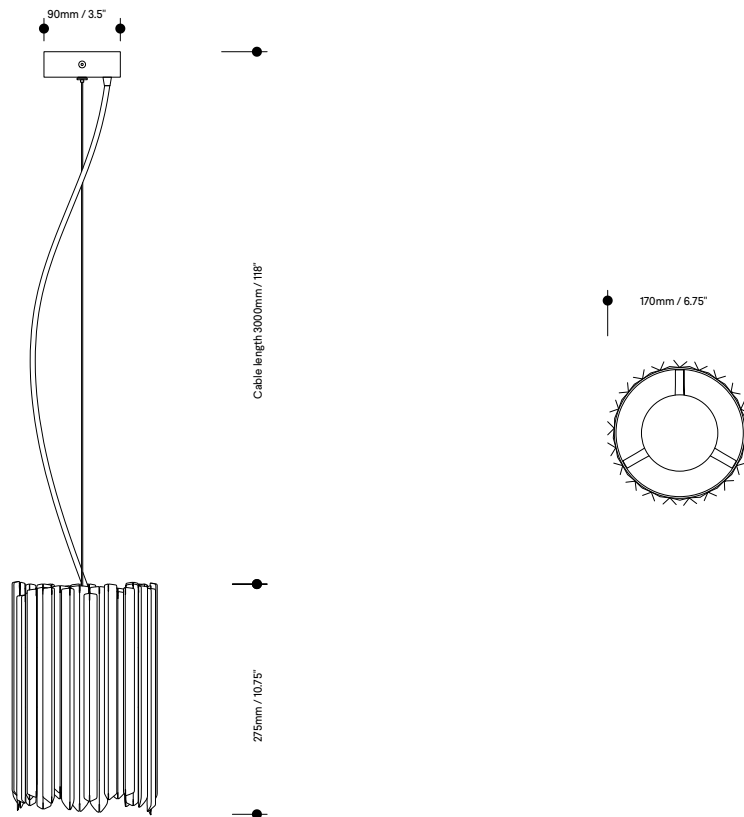

## Facet Pendant

The Facet Pendant is an impactful, stand-alone design or it can be used in multiples to create a unique lightscape. Choose from polished stainless steel, polished gold, polished black nickel, satin bronze or satin gold. Please note that the internal and external finishes are always the same. The lighting of the internal fascia alters its appearance.

Facet Pendant

# Facet Pendant

**Lamp specifications UK**  
220-240v 6.2w GU10 LED

**Lamp specifications USA**  
120v 6.5w GU10 LED

**Luminous flux / CCT**  
UK – 575lm 2700K  
US – 500lm 2700K

**Dimmable**  
Yes

**Level of protection**  
IP20

**Product weight**  
1.6kg-1.9kg / 3.5lb-4.29lb

**Materials**  
Mirror-polished stainless steel  
or anodised aluminium body

**HS code**  
9405109890

**Standards**