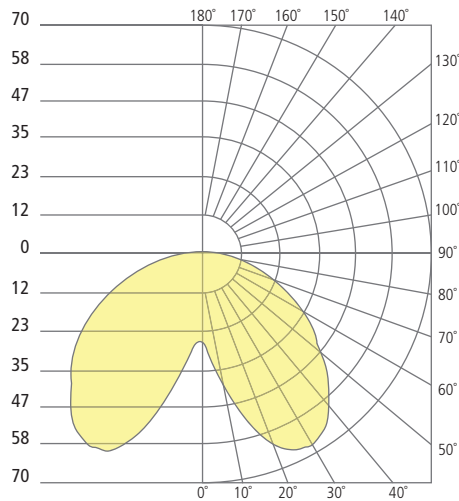

* Visit techlighting.com for specific warranty limitations and details.

WINDFALL
shown in black

WINDFALL
shown in silver

ORDERING INFORMATION

7000WWND	FINISH	LAMP
B	BLACK	LED LED 80CRI, 3000K, 120V
I	SILVER	LED277 LED 80CRI, 3000K, 277V

WINDFALL WALL SCONCE

Windfall

PHOTOMETRICS*

*For latest photometrics, please visit www.techlighting.com/OUTDOOR

WINDFALL

Total Lumen Output: 1680
 Total Power: 20
 Luminaire Efficacy: 84
 Color Temp: 3000K
 CRI: 80
 BUG Rating: N/A