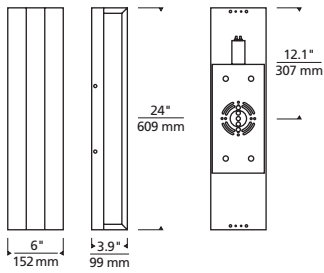

WINDFALL WALL SCONCE

Windfall

PHOTOMETRICS*

*For latest photometrics, please visit www.techlighting.com/OUTDOOR

WINDFALL

Total Lumen Output: 1680
Total Power: 20
Luminaire Efficacy: 84
Color Temp: 3000K
CRI: 80
BUG Rating: N/A