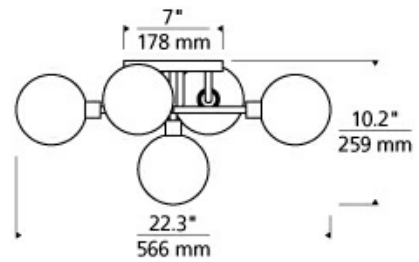

## SPECIFICATIONS

HARDWARE MATERIAL	Metal
SHADE MATERIAL	Glass
NET WEIGHT	4 lbs
HEIGHT	10.2in
WIDTH	22.3in
LENGTH	22.3in
UP LIGHT / DOWN LIGHT / BOTH?	
WET LISTED	
DAMP LISTED	Yes
DRY LISTED	
WALL / CEILING MOUNT	
GENERAL LISTING	
INCLUDES	