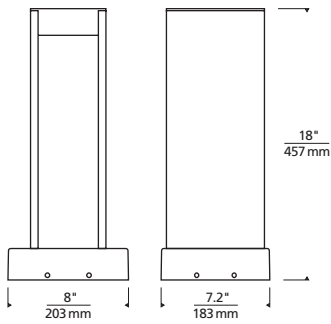

Syntra Path