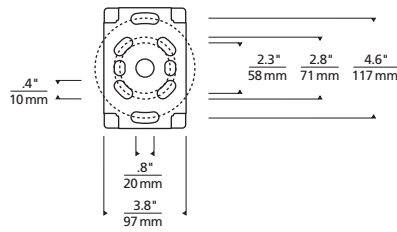

Anchor Plate Bolt Pattern

PHOTOMETRICS*

*For latest photometrics, please visit www.techlighting.com/OUTDOOR

SYNTRA PATH

- Total Lumen Output: 256
- Total Power: 12.8
- Luminaire Efficacy: 19.8
- Color Temp: 3000K
- CRI: 80+
- BUG Rating: B0-U1-G0