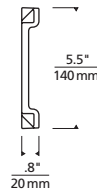

Stake Anchor

PHOTOMETRICS*

*For latest photometrics, please visit www.techlighting.com/OUTDOOR

SYNTRA PATH

- Total Lumen Output: 256
- Total Power: 12.8
- Luminaire Efficacy: 19.8
- Color Temp: 3000K
- CRI: 80+
- BUG Rating: B0-U1-G0