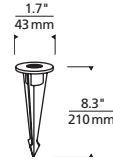

Stake Anchor

PHOTOMETRICS*

*For latest photometrics, please visit www.techlighting.com/OUTDOOR

SYNTRA PATH

- Total Lumen Output: 256
- Total Power: 12.8
- Luminaire Efficacy: 19.8
- Color Temp: 3000K
- CRI: 80+
- BUG Rating: B0-U1-G0