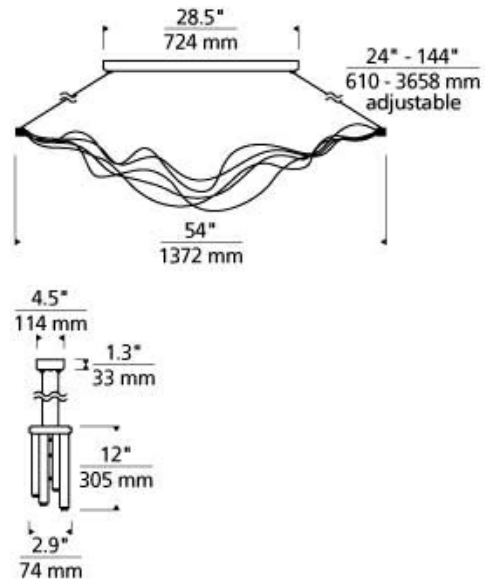

700LSSURG _____

JOB NAME _____

NOTES _____

SURGE LINEAR SUSPENSION

SPECIFICATIONS

| | |
|-------------------------------|-----------|
| HARDWARE MATERIAL | Metal |
| SHADE MATERIAL | |
| NET WEIGHT | 21.00 lbs |
| HEIGHT | 12in |
| WIDTH | 5.9in |
| LENGTH | 54in |
| UP LIGHT / DOWN LIGHT / BOTH? | |
| WET LISTED | |
| DAMP LISTED | Yes |
| DRY LISTED | |
| MIN. HANGING HEIGHT | |
| MAX HANGING HEIGHT | |
| TOTAL CORD LENGTH | 144in |
| TOTAL STEM LENGTH | |
| STEM QTY | |
| SLOPED CEILING ADAPTABLE? | |
| GENERAL LISTING | |
| INCLUDES | |