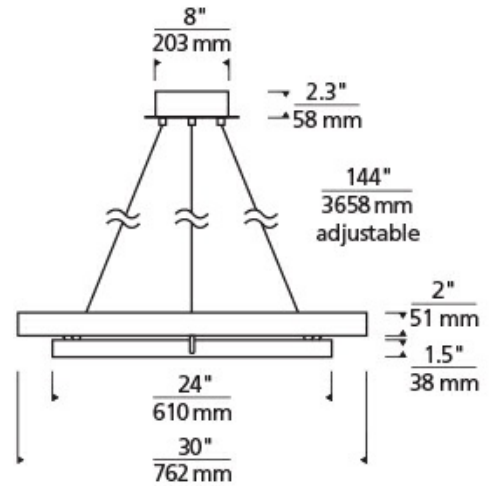

## ORDERING INFORMATION

700GRC	SHAPE OR SIZE	FINISH	LAMP
	30 30" DIAMETER	R AGED BRASS BW MATTE BLACK/WEATHERED OAK WOOD	-LED930 INTEGRATED LED 90CRI 3000K 120V (T24)

700GRC \_\_\_\_\_

JOB NAME \_\_\_\_\_

## SPECIFICATIONS

HARDWARE MATERIAL	Metal
SHADE MATERIAL	Aluminum
NET WEIGHT	17 lbs
HEIGHT	3.5in
WIDTH	30in
LENGTH	30in
UP LIGHT / DOWN LIGHT / BOTH?	
WET LISTED	
DAMP LISTED	Yes
DRY LISTED	
MIN. HANGING HEIGHT	11.8in
MAX HANGING HEIGHT	149.8in
TOTAL CORD LENGTH	144in
TOTAL STEM LENGTH	
STEM QTY	
SLOPED CEILING ADAPTABLE?	
GENERAL LISTING	
INCLUDES	