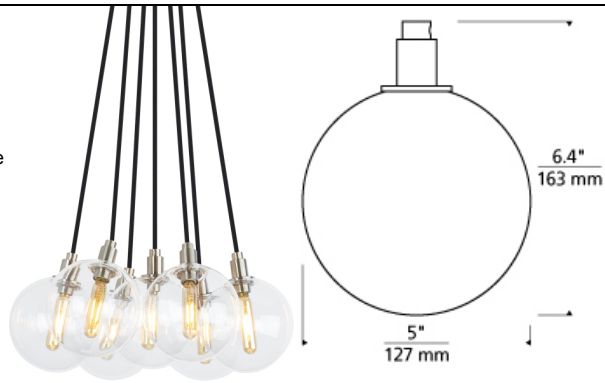

Gambit 7-Light Chandelier

LED T20

DESCRIPTION

The Gambit 7-Lite LED multi-port chandelier family from Tech Lighting exudes undeniable beauty and warm contemporary style through its bold use of high end mixed materials and retro-inspired, fully dimmable LED lamping. This broadly appealing contemporary design is offered in three scalable size options including 3-lite, 7-lite and 19-lite versions, and each bring a warm comforting vibe to the wildly popular socket and cord-style pendant trend. The soft curves from their seemingly delicate yet durable borosilicate glass globes make these chandeliers incredibly attractive, especially when combined with coordinating Gambit wall sconce lights also from Tech Lighting, these distinctive chandeliers are sure to add an incredibly warm allure to dining room lighting, kitchen island lighting, bathroom lighting and living room lighting applications alike. Rated for up to (7) 5 watt E12 candelabra base lamps (Lamp Not Included). LED version includes (7) 120 volt 2 watt, 160 delivered lumen (1120 total delivered lumens) 2700K, E12 base LED vintage tubular lamps. Fixture provided with 10 feet of field-cutttable black cloth cord. Dimmable with most LED compatible ELV and TRIAC dimmers.

INSTALLATION

This product can mount to either a 4" square electrical box with round plaster ring or an octagon electrical box. 18" minimum hanging height.

WEIGHT

3.7-3.7lb / 1.68-1.68kg ±

satin nickel

ORDERING INFORMATION