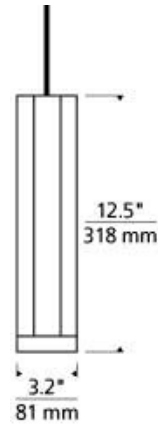

Note: Note: MP includes 4" Round Flush Canopy.  
 Note: Aged Brass finish includes Satin Nickel system hardware.

700 \_\_\_\_\_ BLK \_\_\_\_\_

JOB NAME \_\_\_\_\_

NOTES \_\_\_\_\_

# BLOK SMALL PENDANT

## SPECIFICATIONS

HARDWARE MATERIAL	Metal
SHADE MATERIAL	Steel
NET WEIGHT	1.8 lbs
HEIGHT	12.5in
WIDTH	3.2in
LENGTH	3.2in
UP LIGHT / DOWN LIGHT / BOTH?	
WET LISTED	
DAMP LISTED	
DRY LISTED	Yes
MIN. HANGING HEIGHT	19in
MAX HANGING HEIGHT	85in
SLOPED CEILING ADAPTABLE?	
GENERAL LISTING	
INCLUDES	