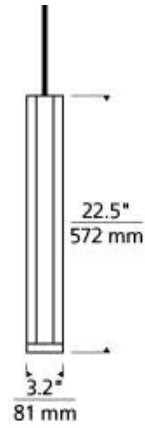

Aged Brass Large

LAMPING

Rated for (1) 50 watt max bi-pin lamp/Dimmable with low-voltage electronic magnetic dimmer. (based on the transformer)(Lamp Not Included). LED includes 12 volt 8 watt, 435 delivered lumens, 3000K, replaceable LED MR16 Ships with six feet of field-cuttable cable. Dimmable with low-voltage electronic or magnetic dimmer (based on the transformer).

Note: Note: MP includes 4" Round Flush Canopy.
 Note: Aged Brass finish includes Satin Nickel system hardware.

700 _____ BLK _____

JOB NAME _____

NOTES _____

BLOK LARGE PENDANT

SPECIFICATIONS

HARDWARE MATERIAL	Metal
SHADE MATERIAL	Steel
NET WEIGHT	2 lbs
HEIGHT	22.5in
WIDTH	3.2in
LENGTH	3.2in
UP LIGHT / DOWN LIGHT / BOTH?	
WET LISTED	
DAMP LISTED	
DRY LISTED	Yes
MIN. HANGING HEIGHT	29in
MAX HANGING HEIGHT	95in
SLOPED CEILING ADAPTABLE?	
GENERAL LISTING	
INCLUDES	