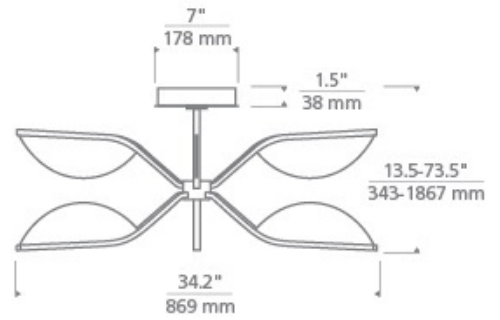

LAMPING

Includes 33 watts, 2399 total delivered lumens, 3000K LED modules. Dimmable with most LED compatible ELV and TRIAC dimmers. Ships with (4) 12" and (2) 6" rigid stems in coordinating finish. Can be installed on a sloped ceiling up to 20°. 120V.

700BLT _____

JOB NAME _____

NOTES _____

BELTERRA 30 FLUSHMOUNT/CHANDELIER

SPECIFICATIONS

| | |
|-------------------------------|---------|
| HARDWARE MATERIAL | Metal |
| SHADE MATERIAL | Acrylic |
| NET WEIGHT | 5 lbs |
| HEIGHT | 13.5in |
| WIDTH | 29.9in |
| LENGTH | 34.2in |
| UP LIGHT / DOWN LIGHT / BOTH? | |
| WET LISTED | |
| DAMP LISTED | Yes |
| DRY LISTED | |
| WALL / CEILING MOUNT | |
| GENERAL LISTING | |
| INCLUDES | |