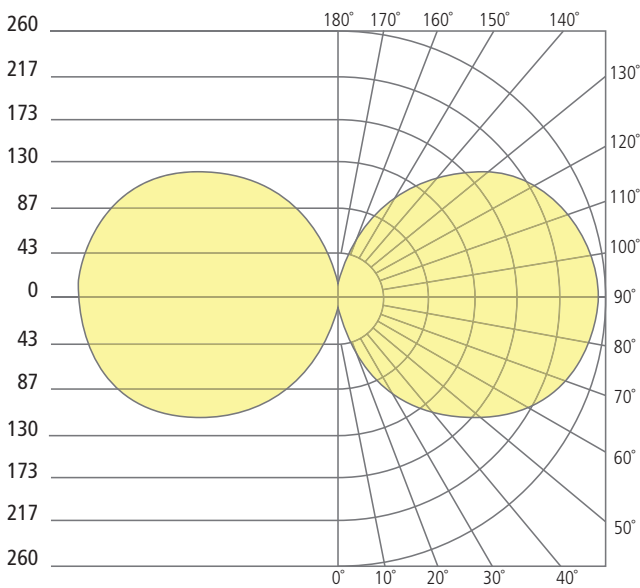

ASPEN 26
shown in charcoal

ASPEN 26
shown in bronze

* Visit techlighting.com for specific warranty limitations and details.

ORDERING INFORMATION

7000WASP	CRI / CCT	LENGTH	LENS	FINISH	VOLTAGE	DISTRIBUTION	OPTIONS
927	90 CRI, 2700K	26 26"	D DIFFUSE	Z BRONZE	UNV 120V-277V UNIVERSAL	S SYMMETRIC	NONE
930	90 CRI, 3000K			H CHARCOAL			LF IN-LINE FUSE
							SP SURGE PROTECTION
							LFSP IN-LINE FUSE & SURGE PROTECTION

ASPEN 26 WALL SCONCE

Aspen 26

PHOTOMETRICS*

*For latest photometrics, please visit www.techlighting.com/OUTDOOR

ASPEN 26

Total Lumen Output: 1060
 Total Power: 38
 Luminaire Efficacy: 28
 Color Temp: 3000K
 CRI: 90
 BUG Rating: B0-U3-G1