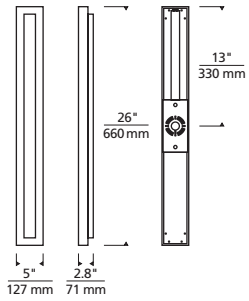

ASPEN 26 WALL SCONCE

Aspen 26

PHOTOMETRICS*

*For latest photometrics, please visit www.techlighting.com/OUTDOOR

ASPEN 26

Total Lumen Output: 1060
Total Power: 38
Luminaire Efficacy: 28
Color Temp: 3000K
CRI: 90
BUG Rating: B0-U3-G1