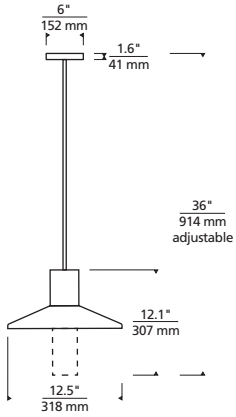

RIGID STEM ONLY (ADJUSTABLE 3", 6" AND 12" LENGTHS).

ASH PENDANT  
shown in charcoal/clear cylinder

ASH PENDANT  
shown in bronze/clear lens

Ash Pendant