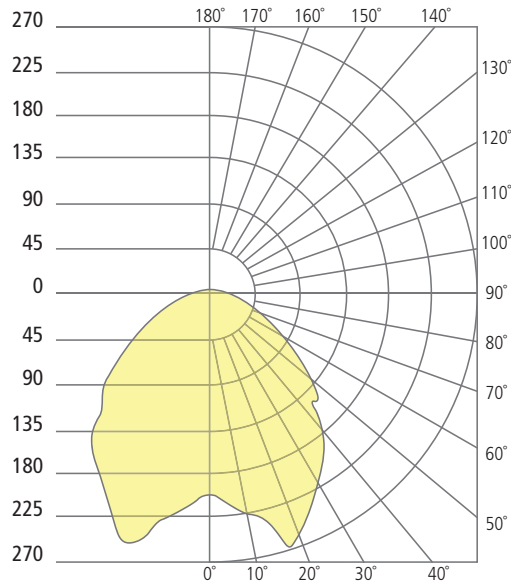

PROJECT INFO

FIXTURE TYPE & QUANTITY

JOB NAME & INFO

NOTES

© 2019 Tech Lighting, L.L.C. All rights reserved. The "Tech Lighting" graphic is a registered trademark of Tech Lighting, L.L.C. Tech Lighting reserves the right to change specifications for product improvements without notification.