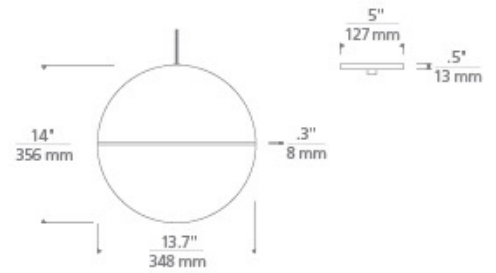

- NO LAMP
- LED927 MED. BASE A21 LED 90CRI 2700K 120V (T20/T24)

700TDAKV13 _____

JOB NAME _____

NOTES _____

AKOVA GRANDE PENDANT

SPECIFICATIONS

HARDWARE MATERIAL	Metal
SHADE MATERIAL	Acrylic
NET WEIGHT	6.5 lbs
HEIGHT	14in
WIDTH	13.7in
LENGTH	13.7in
UP LIGHT / DOWN LIGHT / BOTH?	
WET LISTED	
DAMP LISTED	Yes
DRY LISTED	
MIN. HANGING HEIGHT	20.2in
MAX HANGING HEIGHT	158.2in
TOTAL CORD LENGTH	144in
TOTAL STEM LENGTH	
STEM QTY	
SLOPED CEILING ADAPTABLE?	
GENERAL LISTING	
INCLUDES	