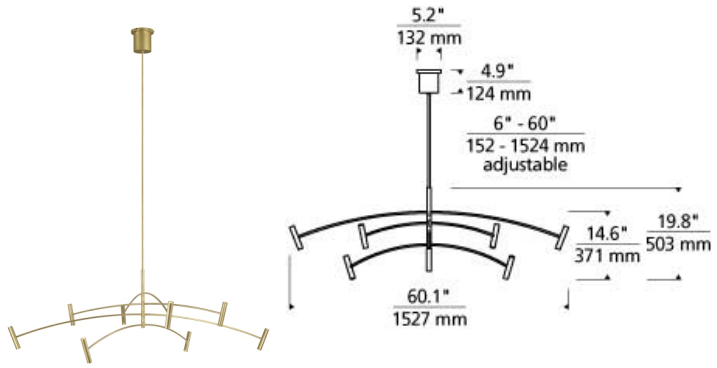

Aerial 60 Chandelier LED

DESCRIPTION

This Aerial chandelier by Tech Lighting features arched rods mounted on different planes to support a ring of slim cylindrical heads. The heads create up and down illumination while concealing the integrated LED light sources. The unique profile is highlighted with two finish options, aged brass and matte black and hangs a maximum 60" with the included adjustable stems. A great piece to coordinate with the larger scaled Aerial chandeliers in your open living space, dining area and foyer. Lamping options are compatible with most dimmers. Refer to the Dimming Chart for more information. Includes 120 volt 40.6 watts, 2625 total delivered lumens, 3000K LED modules. Dimmable with most LED compatible ELV and TRIAC dimmers. Ships with (4) 12" and (2) 6" rigid stems in coordinating finish. Can be installed on a sloped ceiling up to 45°.

WEIGHT

10-10lb / 4.54-4.54kg ±

brass
(aged brass not shown)

matte black

ORDERING INFORMATION

700ARL	LENGTH (A)	FINISH	LAMP
	60 60"	AB AGED BRASS B MATTE BLACK	-LED930 INTEGRATED LED 90 CRI 3000K 120V (T20/T24)