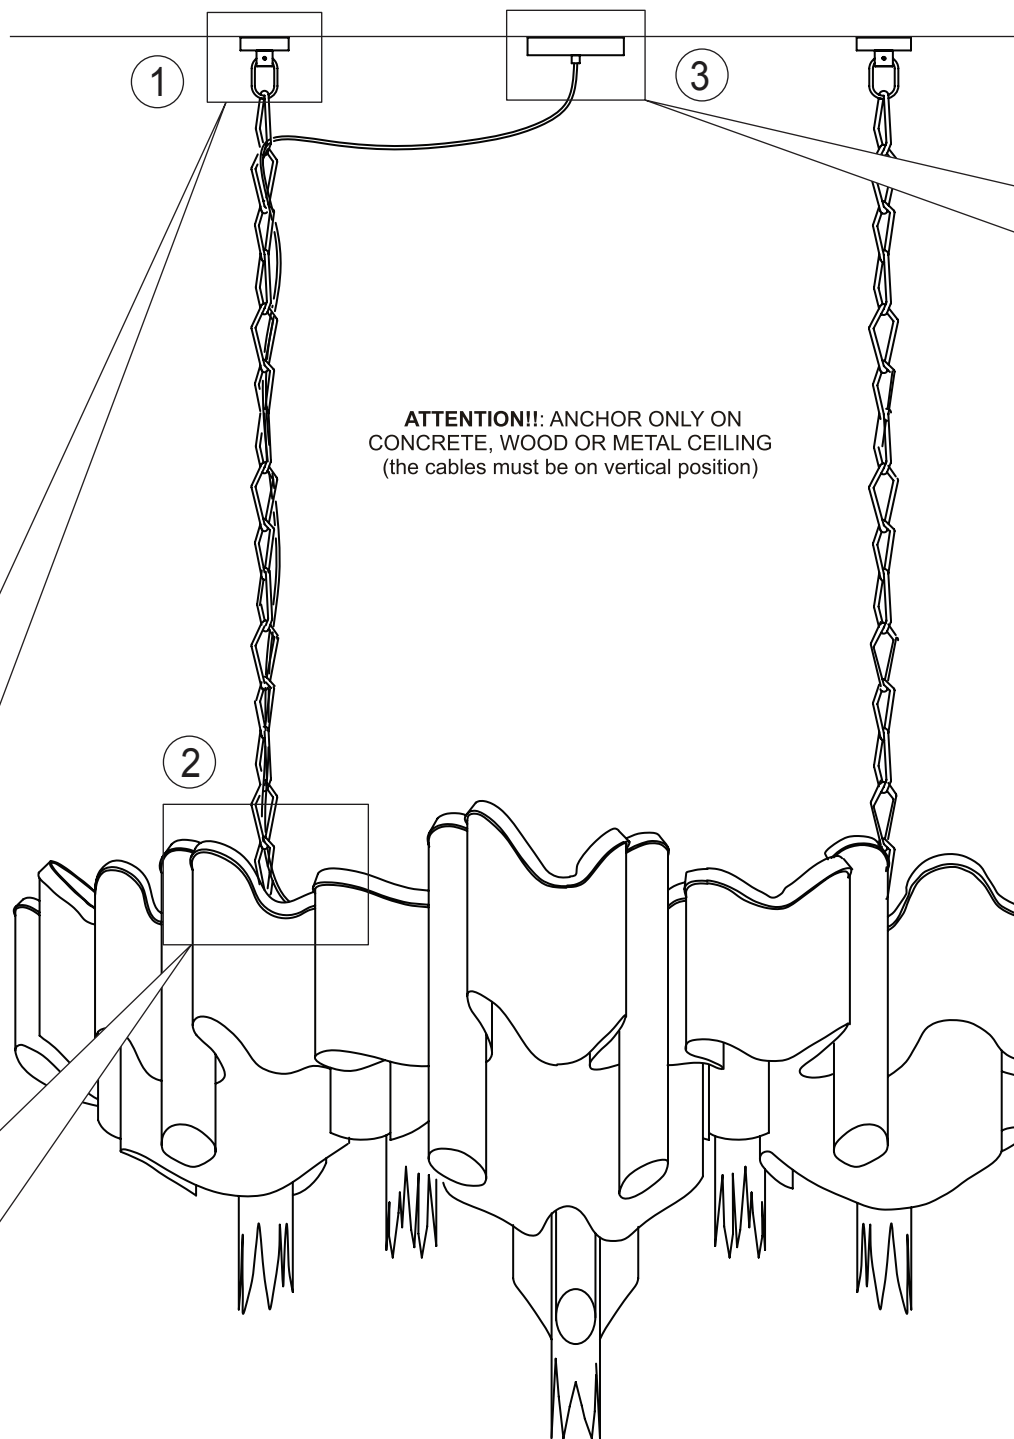

# TERZANI

LA LUCE PENSATA

ART. 0J52S --- A

120V ~ 50Hz/60Hz

12xMAX 3,5W T4 G9 LED

+

3xMAX 4W MR20 GU10 LED

106Lbs  
480N

**ATTENTION!!:** ANCHOR ONLY ON  
CONCRETE, WOOD OR METAL CEILING  
(the cables must be on vertical position)

**NO**

**EN** do not use chemical products

**FR** ne pas utiliser des produits chimiques

**YES**