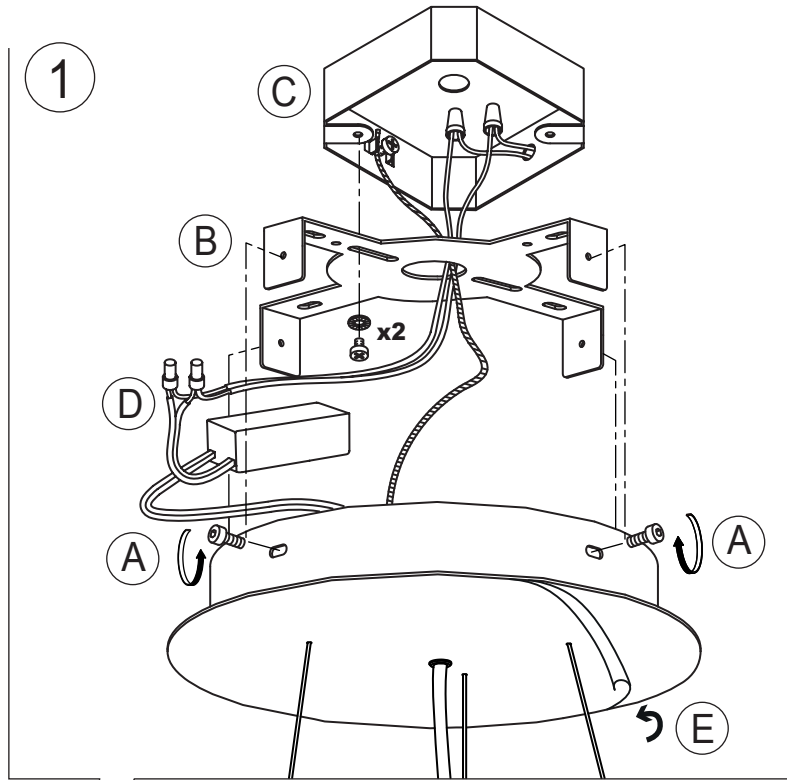

TERZANI
LA LUCE PENSATA

ART. 0Q61S --- A
 ART. 0Q62S --- A
 100-240V; 277V ~ 50/60Hz
 700mA
 6V 6xMAX 4,5W LED 
 3000K

2 HOW TO ADJUST THE STEEL CABLES

NO

YES