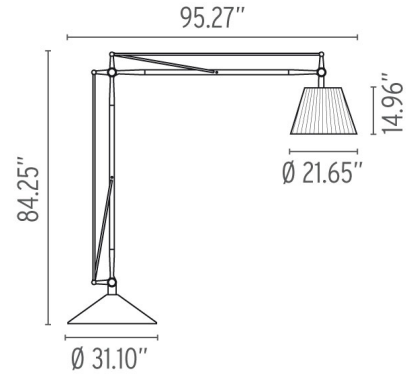

## Superarchimoon - Specification Sheet by Philippe Starck, 2000

Mounting	Free Standing
Lamp (Bulb) Description	1 x 250W T-10 Medium Frosted Halogen (Included)
Environment	Indoor - Dry Location
Dimming	Dimmable
Finish	Plisse Cloth
Technical and Product Description	SUPERARCHIMOON floor lamp providing direct and diffused light. Acid etched hand-blown pressed glass internal diffuser. Pleated cloth external diffuser. Sandcast aluminum diffuser support. Gray painted assembly composed of tubular aluminum arms and tie rods, stainless steel spring, and die-cast aluminum joints. Sand-cast aluminum base with six lead counterweights and gray painted spun aluminum base cover. 0-100% dimmer on power cord. Polarized power cord covered with silver fabric. NOTE: This product requires longer delivery time. Please contact Customer Service for details before ordering.

### Physical

Cord Length (inches)	63" - Black
Construction Material	Aluminum and fabric
Weight	200.62 lbs

FU637020 Plisse Cloth

### Dimensional Image