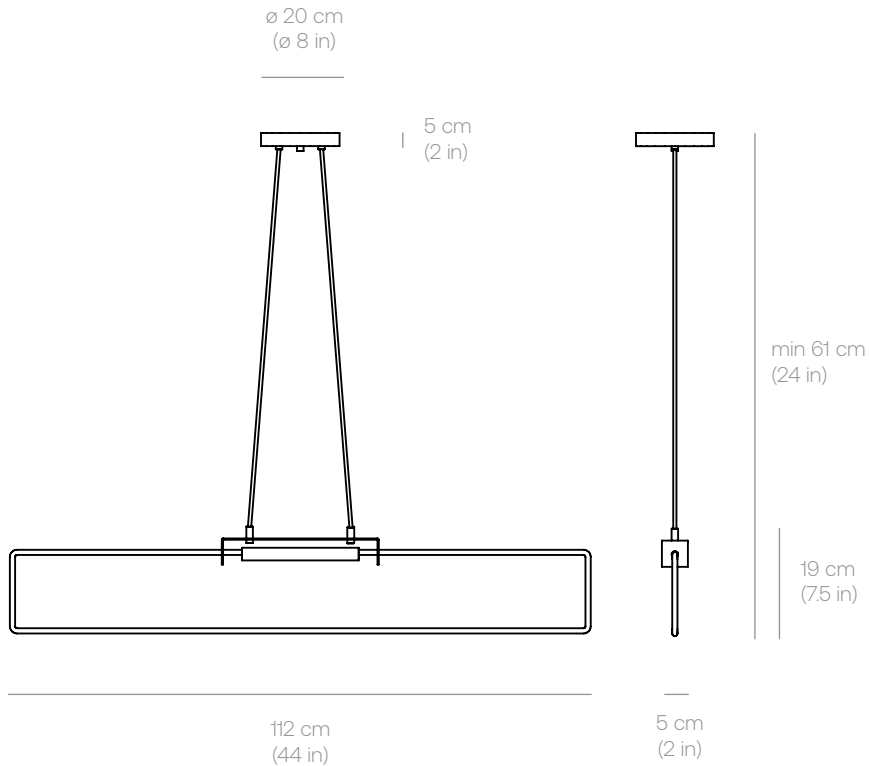

RA Series

RA Suspension

Design by Alexandre Joncas

RA Pendant, modern with simple lines, is suspended by silicon cables at a slight angle. Mounted above a table, its warm light conjures memories of an evening around a campfire.

RA Suspension

Design by Alexandre Joncas

Lamping Specifications

Power input : 45W
 Technology : Cold cathode neon lifetime of 100 000h
 CCT* : 3000K (Warm white)
 Lumen source : 1800 lm
 CRI : 94
 Input voltage : 120V - On/off only
 220-240V - DALI dimming*

* 1-10V and other CCT available upon request.

Product Weight

2.4 kg / 5.2 lbs

Height

A	B	C	D
61 cm (24 in)	89 cm (35 in)	112 cm (44 in)	201 cm (79 in)

*custom height available upon request

Certifications

IP20 

Materials

Canopy & bracket :

-  Glossy White
-  Glossy Black

Details finishes :

-  Black Oxide
-  Brass

Order code generator	Serie	Model	Finish	Details	Voltage	Height	QTY
	RA RA	SU Pendant	WG Glossy White BG Glossy Black	OX Black Oxide BR Brass	11 120V 21 220-240V	A 61 cm B 89 cm C 112 cm D 201 cm Z Custom	.
Order code :	RA	SU	---	---	---	---	---