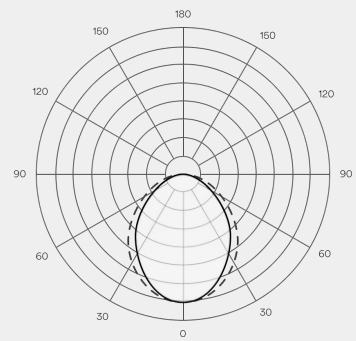

PIONEERING A NEW SUPPLY CHAIN ↗

GROWN
SALVAGED
+ MADE
IN NYC

4ft, 5ft, 6ft and 8ft TREELINES shown in our NYC Studio

Standard TREELINE material swatches in Black, White and Natural

Custom TREELINE wood matched to flooring sample