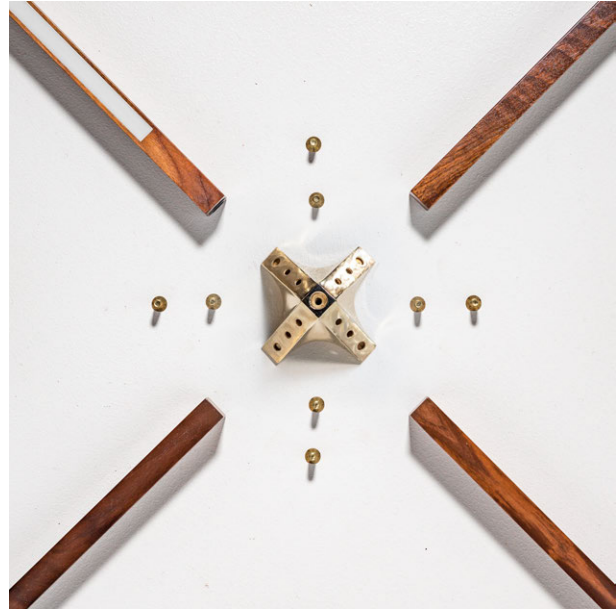

MADE BY HAND

All of our decorative and architectural fixtures are made by hand in our NYC studio.