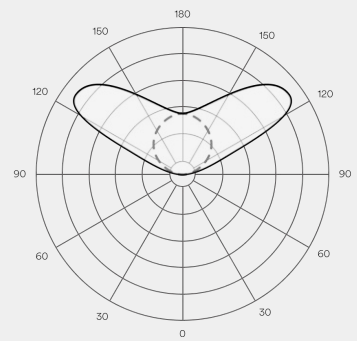

Custom TREELINE wood matched to flooring sample

BAT WING