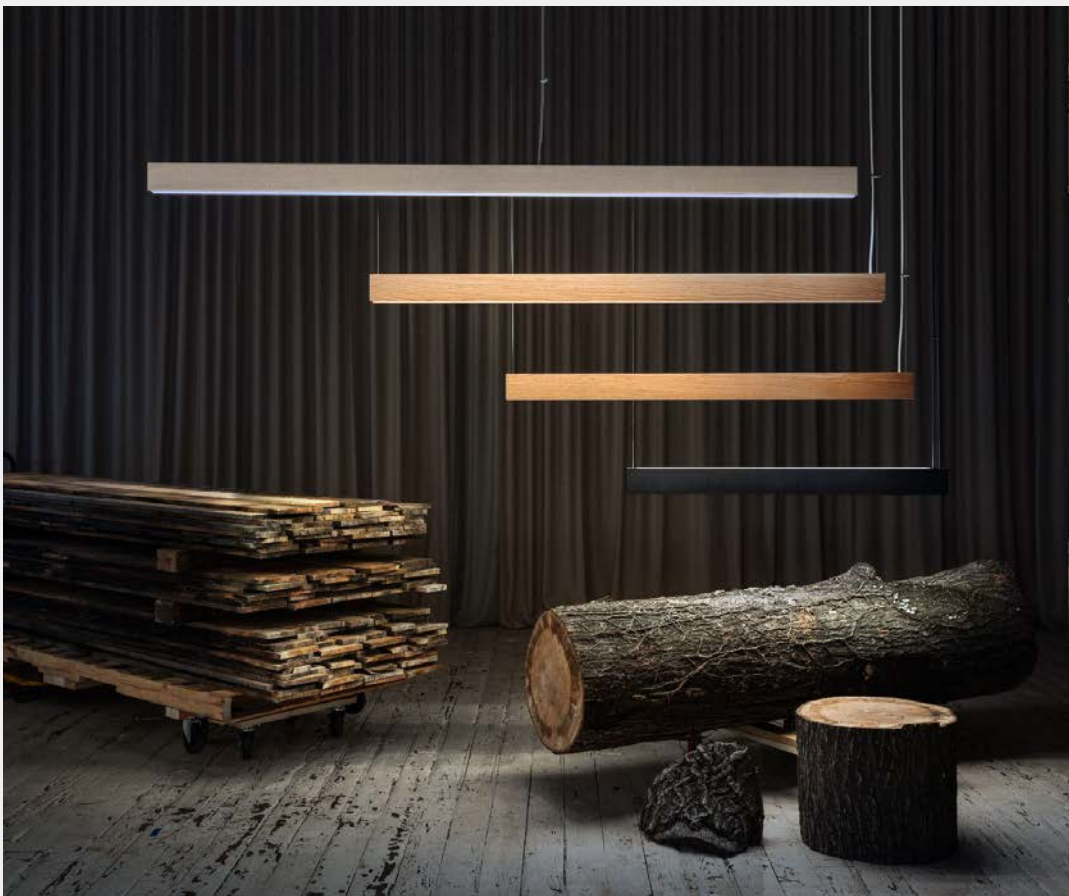

PIONEERING A NEW SUPPLY CHAIN ↗

GROWN
SALVAGED
+ MADE
IN NYC

4ft, 5ft, 6ft and 8ft TREELINES shown in our NYC Studio

Standard TREELINE material swatches in Black, White and Natural

Custom TREELINE wood matched to flooring sample