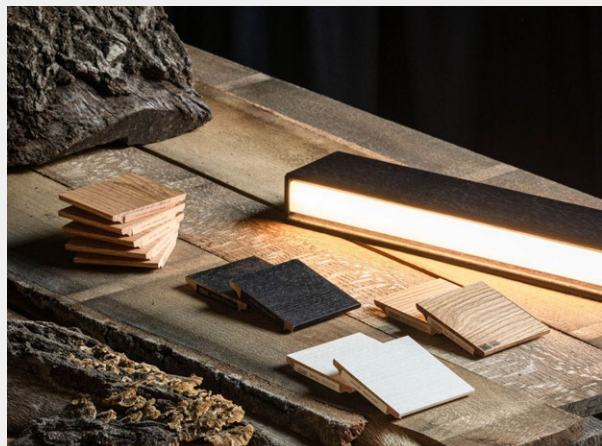

PIONEERING A NEW SUPPLY CHAIN ↗

GROWN
SALVAGED
+ MADE
IN NYC

4ft, 5ft, 6ft and 8ft TREELINES shown in our NYC Studio

Standard TREELINE material swatches in Black, White and Natural

Custom TREELINE wood matched to flooring sample