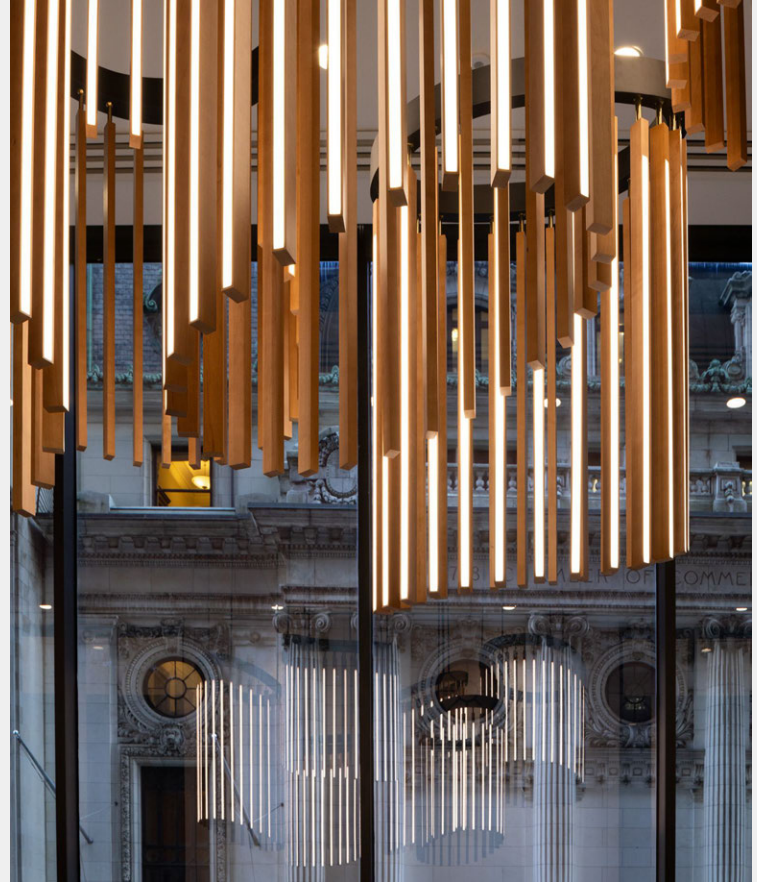

DIAMOND

DIAMOND

LIGHT FROM WOOD

OFFERED IN LITTLE, MIDDLE AND BIG ↗

DIAMOND

TRUSS

TRUSS

TRUSS

TRIPLE X

TRUSS

CHIME CASCADE

LIGHT FROM WOOD

OFFERED IN DOUBLE AND TRIPLE ↗

M U L T I P L E C H I M E

CHIME

LIGHT FROM WOOD