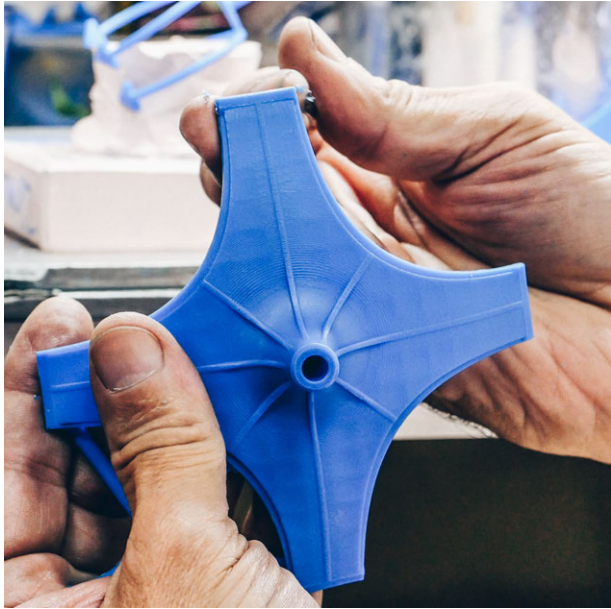

We offer three iconic wood finishes – black, natural, and white – to celebrate the unique and rich texture of this storied material.

BLACK

NATURAL

WHITE

Processing salvaged Pin Oak trees for TREELINE on the NYC Waterfront.