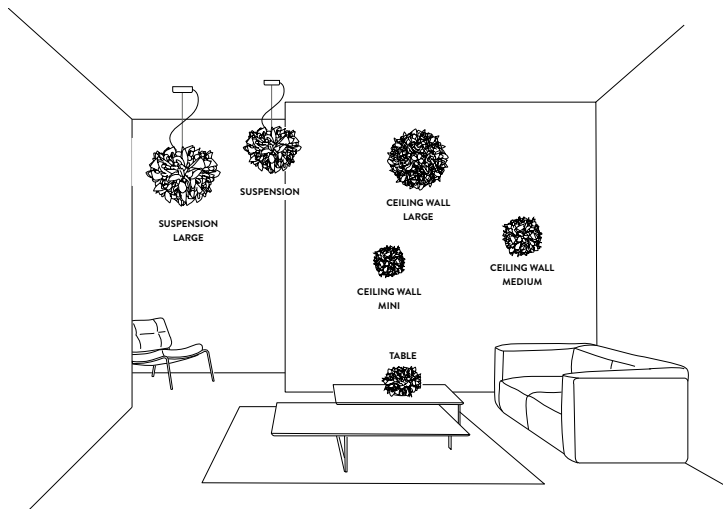

VELI FOLIAGE ENTIRE COLLECTION