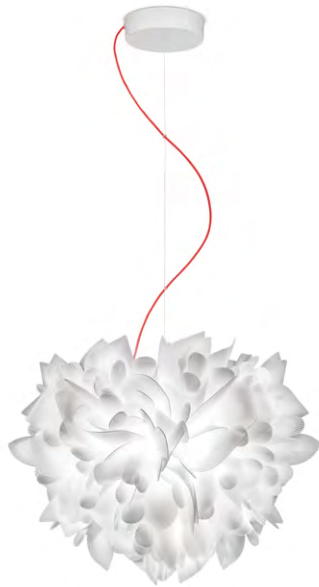

# VELI SUSPENSION MEDIUM FOLIAGE

DESIGN BY **ADRIANO RACHELE**

TECHNICAL SPECIFICATIONS

## CEILING / WALL LAMP

BULBS: 2 X 12W LED Filament E27 or E26

h1: maximum cable length

With: *Magnetic System®*

Made of: *Opalflex®*

Color: WHITE- FOLIAGE DECOR

CE IP 20

## VELI FOLIAGE ENTIRE COLLECTION

## CEILING / WALL LAMP

BULBS: 4 X 12W LED Filament E27 or E26

With: *Magnetic System®*

Made of: *Opalflex®*

Color: WHITE- FOLIAGE DECOR

CE IP 20