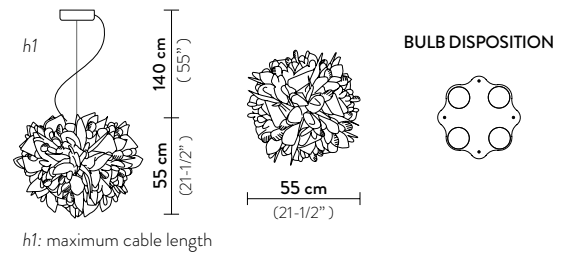

CEILING / WALL LAMP

BULBS: 4 X 12W LED Filament E27 or E26