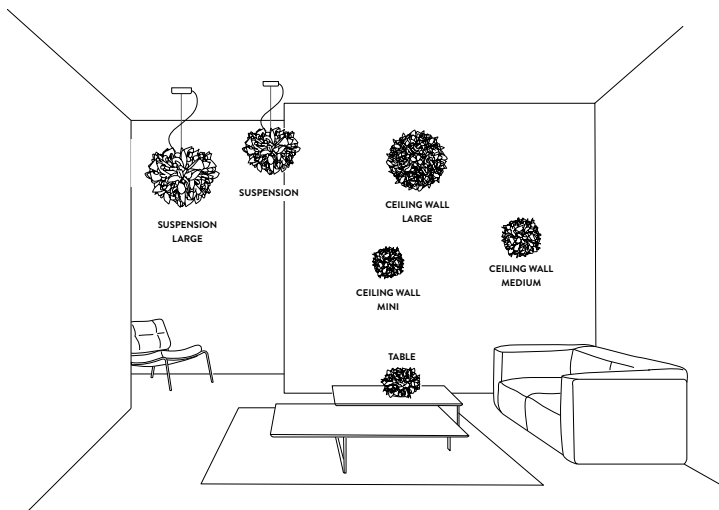

VELI FOLIAGE ENTIRE COLLECTION