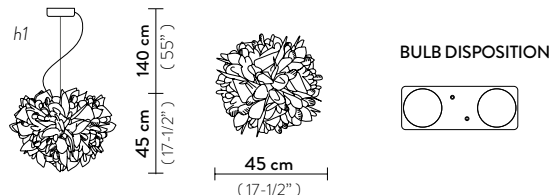

## CEILING / WALL LAMP

BULBS: 2 X 12W LED Filament E27 or E26

h1: maximum cable length

With: *Magnetic System®*

Made of: *Opalflex®*

Color: WHITE- FOLIAGE DECOR

CE IP 20