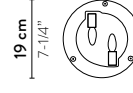

BULBS:
3 X 10W LED Filament
E27 or E26

78 cm
(30-3/4")

BULBS DISPOSITION
bottom view

With: *Magnetic System*®

Made of: *Cristalflex*®

Color: MAMA NON MAMA

CE IP 20

MEDIUM

BULBS:
2 X 10W LED Filament
E27 or E26

53 cm
(20-3/4")

BULBS DISPOSITION
bottom view

With: *Magnetic System*®

Made of: *Cristalflex*®

Color: MAMA NON MAMA

CE IP 20

MINI

BULBS:
2 X 5W LED Filament
E27 or E26

32 cm
(12-1/2")

BULBS DISPOSITION
bottom view

With: *Magnetic System*®

Made of: *Cristalflex*®

Color: MAMA NON MAMA

CE IP 20

CLIZIA MAMA NON MAMA ENTIRE COLLECTION