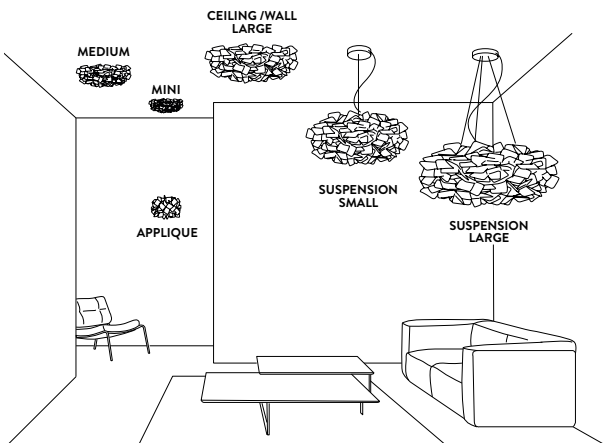

BULBS:
2 X 5W LED Filament
E27 or E26

32 cm
(12-1/2")

BULBS DISPOSITION
bottom view

With: *Magnetic System*®

Made of: *Cristalflex*®

Color: MAMA NON MAMA

CE IP 20

CLIZIA MAMA NON MAMA ENTIRE COLLECTION