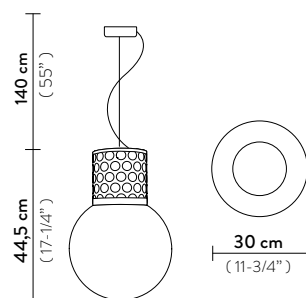

## SUSPENSION

BULBS: 2 X 12W LED Filament

Made of: Metachrylate - Hand-finished sphere  
Goldflex® or Steelflex®

Color: ■ GOLD ■ PEWTER

CE IP 20

GOLD

PEWTER