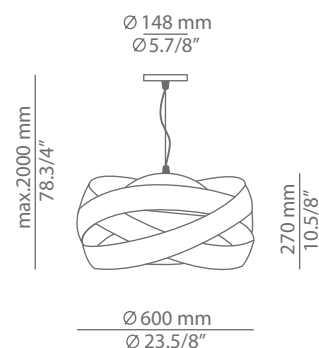

Product Code	Lamp
■ T-2996	■ LED or Fluor. up to 3x26W / Medium base / 120V (not included) Dimmable when using dim. lamps ■ Hal. up to 3x75W / A19 / Medium base / 120V (not included) Dimmable

Finish	
■ 22 CH	Chrome
■ 71 WH	White
■ CUSTOM