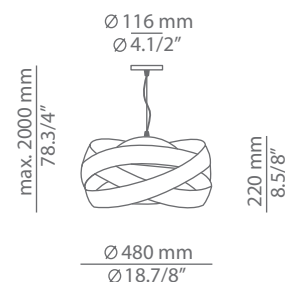

SISO

T-2995 / T-2996
suspension

Date	Type
Project	
Location	
Model #	Quantity
Specifier	

Description

Pendant providing direct and indirect light.
Shade is made of a satinated glass and decorative aluminum rings. Adjustable height.
Can be used in sloped ceilings.

Pictures above might not show the specified dimensions or material. They are for illustration purposes only.

Ordering information

Product Code	Lamp
■ T-2995	<ul style="list-style-type: none"> ■ LED or Fluor. up to 3x26W / Medium base / 120V (not included) Dimmable when using dim. lamps ■ Hal. up to 3x75W / A19 / Medium base / 120V (not included) Dimmable

Finish	
■ 22 CH	Chrome
■ 71 WH	White
■ CUSTOM	

Product Code	Lamp
■ T-2996	<ul style="list-style-type: none"> ■ LED or Fluor. up to 3x26W / Medium base / 120V (not included) Dimmable when using dim. lamps ■ Hal. up to 3x75W / A19 / Medium base / 120V (not included) Dimmable