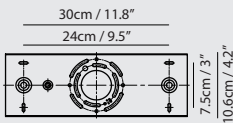

Sircle Pendant PH4

Model
SG-140PH4

Material
mouth-blown glass, steel

Light Source
G9 4 x 5W LED 2700K CRI90

Weight
1.6kg / 3.5lb

Color

-  matt opal + champagne gold
-  matt opal + matt black

champagne gold