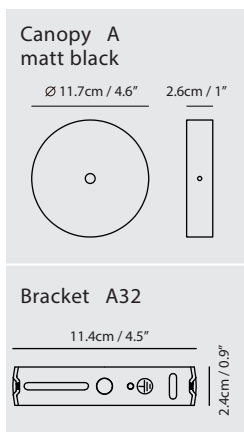

By Li, Hui Lun 李慧倫

champagne gold

matt black

Sircle Pendant S

Model
SG-100PV

Material
mouth-blown glass, steel

Light Source
G9 1 x 3W LED 2700K CRI90

Weight
0.8kg / 1.8lb