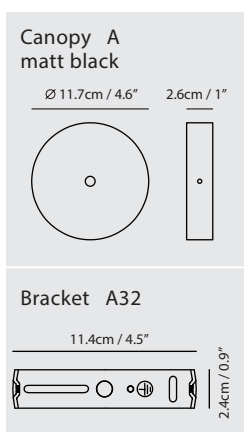

Sircle Pendant L

Model
SG-140PV

Material
mouth-blown glass, steel

Light Source
G9 1 x 5W LED 2700K CRI90

Weight
1.6kg / 3.5lb

Color
matt opal + champagne gold
matt opal + matt black