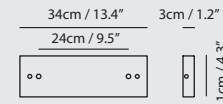

 matt opal + champagne gold
 matt opal + matt black

SIRCLE

SEEDDESIGN

www.SeedDesignUSA.com

champagne gold

matt black

Canopy C16
matt black

Bracket A31