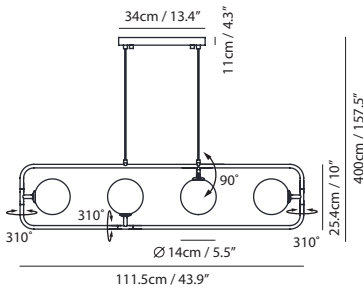

Canopy C16
matt black

Bracket A31

Sircle Pendant PH4

Model
SG-140PH4

Material
mouth-blown glass, steel

Light Source
G9 4 x 5W LED 2700K CRI90

Weight
1.6kg / 3.5lb

Color

- matt opal + champagne gold
- matt opal + matt black