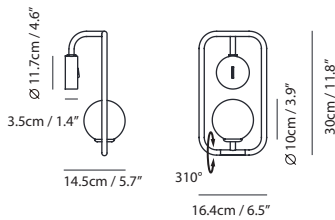

Canopy A64
champagne gold
matt black

Bracket B4

Sircle Wall

Model
SG-100WV

Material
mouth-blown glass, steel

Light Source
G9 1 x 3W LED 2700K CRI90

Weight
1.1kg / 2.4lb

Color
matt opal + champagne gold
matt opal + matt black

* Fixture can be installed horizontally, or vertically, in both directions, offering a high degree of flexibility.