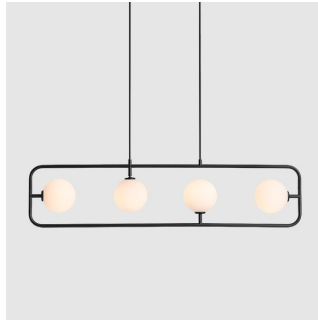

matt black

Canopy C16
matt black

Bracket A31

Sircle Pendant PH4

Model
SG-140PH4

Material
mouth-blown glass, steel

Light Source
G9 4 x 5W LED 2700K CRI90

Weight
1.6kg / 3.5lb

Color

- matt opal + champagne gold
- matt opal + matt black