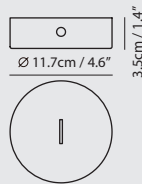

Canopy A64
champagne gold
matt black