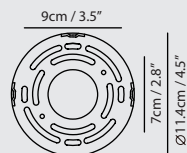

Sircle Pendant PH4

Model
SG-140PH4

Material
mouth-blown glass, steel

Light Source
G9 4 x 5W LED 2700K CRI90

Weight
1.6kg / 3.5lb

Color

-  matt opal + champagne gold
-  matt opal + matt black

champagne gold

matt black

Canopy A64
champagne gold
matt black

Bracket B4

Sircle Wall

Model
SG-100WV

Material
mouth-blown glass, steel

Light Source
G9 1 x 3W LED 2700K CRI90

Weight
1.1kg / 2.4lb