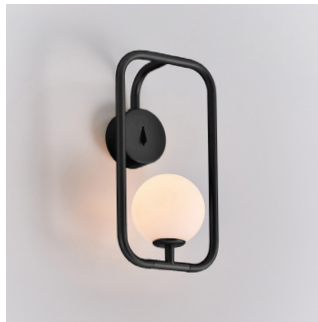

Color

 matt opal + champagne gold
 matt opal + matt black

Sircle Pendant L

Model
SG-140PV

Material
mouth-blown glass, steel

Light Source
G9 1 x 5W LED 2700K CRI90

Weight
1.6kg / 3.5lb

Color

Sircle Pendant PH4

Model
SG-140PH4

Material
mouth-blown glass, steel

Light Source
G9 4 x 5W LED 2700K CRI90

Weight
1.6kg / 3.5lb

Color

-  matt opal + champagne gold
-  matt opal + matt black

champagne gold

matt black

Canopy A64
champagne gold
matt black

Bracket B4

Sircle Wall

Model
SG-100WV

Material
mouth-blown glass, steel

Light Source
G9 1 x 3W LED 2700K CRI90

Weight
1.1kg / 2.4lb

Color
 matt opal + champagne gold
 matt opal + matt black

* Fixture can be installed horizontally, or vertically, in both directions, offering a high degree of flexibility.