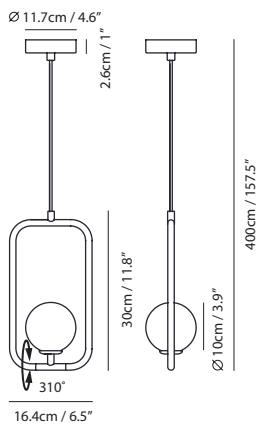

By Li, Hui Lun 李慧倫

champagne gold

matt black

Sircle Pendant S

Model
SG-100PV

Material
mouth-blown glass, steel

Light Source
G9 1 x 3W LED 2700K CRI90

Weight
0.8kg / 1.8lb

Color

 matt opal + champagne gold
 matt opal + matt black

Sircle Pendant L

Model
SG-140PV

Material
mouth-blown glass, steel

Light Source
G9 1 x 5W LED 2700K CRI90

Weight
1.6kg / 3.5lb

Color

Sircle Pendant PH4

Model
SG-140PH4

Material
mouth-blown glass, steel

Light Source
G9 4 x 5W LED 2700K CRI90

Weight
1.6kg / 3.5lb

Color

-  matt opal + champagne gold
-  matt opal + matt black

champagne gold

matt black

Canopy A64
champagne gold
matt black

Bracket B4

Sircle Wall

Model
SG-100WV

Material
mouth-blown glass, steel

Light Source
G9 1 x 3W LED 2700K CRI90

Weight
1.1kg / 2.4lb