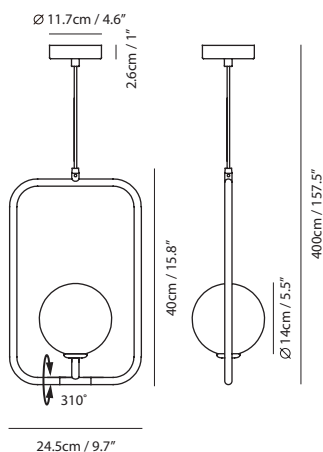

By Li, Hui Lun 李慧倫

champagne gold

matt black

Sircle Pendant S

Model
SG-100PV

Material
mouth-blown glass, steel

Light Source
G9 1 x 3W LED 2700K CRI90

Weight
0.8kg / 1.8lb

Color

 matt opal + champagne gold
 matt opal + matt black

Sircle Pendant L

Model
SG-140PV

Material
mouth-blown glass, steel

Light Source
G9 1 x 5W LED 2700K CRI90

Weight
1.6kg / 3.5lb

Color

Sircle Pendant PH4

Model
SG-140PH4

Material
mouth-blown glass, steel

Light Source
G9 4 x 5W LED 2700K CRI90

Weight
1.6kg / 3.5lb

Color

-  matt opal + champagne gold
-  matt opal + matt black

champagne gold

matt black

Canopy A64
champagne gold
matt black

Bracket B4

Sircle Wall

Model
SG-100WV

Material
mouth-blown glass, steel

Light Source
G9 1 x 3W LED 2700K CRI90

Weight
1.1kg / 2.4lb