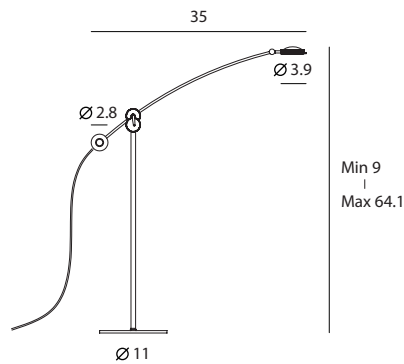

PLANET / 1

PLANET 行星

PLANET embodies and represents the SEED ideology. At SEED we are simple, elegant, practical, yet interactive. It took our design geniuses tiresome years to overcome a myriad of technical challenges, but finally, the PLANET has been born. Planet is incredibly polished and sophisticated, yet still so straightforward. The multi-adjustable parts provide the user flexibility to meet their every need. Combining intelligent design with innovational aesthetics, the PLANET is ready to tenderly emit a moon-like illumination through genuine copper gear.

Planet Table
 SLD-100DRTE
 LED 1 x 8.6W (3000K, CRI 90, 600lm)
 Multi-direction adjustable
 Touch dimmer, adaptor driver
 Black textile cord

Materials : steel, copper (gear)
 Color : matt black + copper

Planet Floor
 SLD-100FRTE
 LED 1 x 8.6W (3000K, CRI 90, 600lm)
 Multi-direction adjustable
 Touch dimmer, adaptor driver
 Black textile cord

Materials : steel, copper (gear)
 Color : matt black + copper

Measurement : inches

PLANET / 2