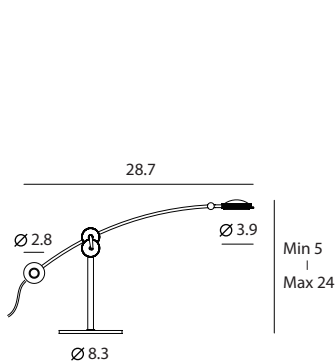

Planet Table
 SLD-100DRTE
 LED 1 x 8.6W (3000K, CRI 90, 600lm)
 Multi-direction adjustable
 Touch dimmer, adaptor driver
 Black textile cord

Materials : steel, copper (gear)
 Color : matt black + copper

Planet Floor
 SLD-100FRTE
 LED 1 x 8.6W (3000K, CRI 90, 600lm)
 Multi-direction adjustable
 Touch dimmer, adaptor driver
 Black textile cord

Materials : steel, copper (gear)
 Color : matt black + copper

Measurement : inches

PLANET / 2