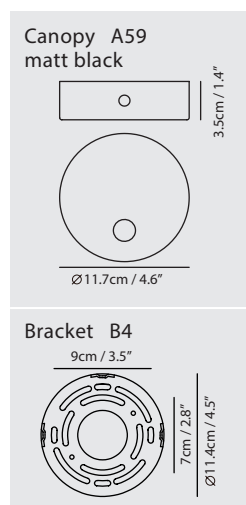

OLO Wall WU

Model
SLD-130WUTE

Material
metal, aluminum, PP

Light Source
LED 6.5W 3000K CRI90 415lm

Feature
Touch dimmer switch

Weight
0.8kg / 1.7lb

Color

- matt black
- matt black + champagne gold shade
- matt black + copper shade