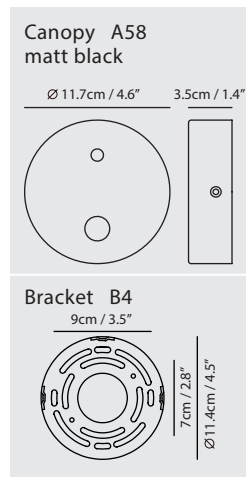

By Li, Hui Lun 李慧倫

matt black

champagne gold

copper

Measurement : centimeter / inches

OLO Wall

Model
SLD-130WRTE

Material
metal, aluminum, PP