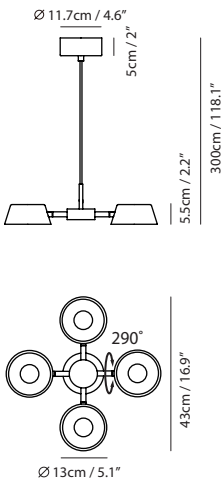

OLO Pendant PC4

Model
SLD-130PC4

Material
metal, aluminum, PP

Light Source
LED 4 x 6.5W 3000K CRI90 1400lm

Driver
Built-in dimmable driver
(Triac dimming)

Weight
2.2kg / 4.9lb

Color
● matt black + copper shade