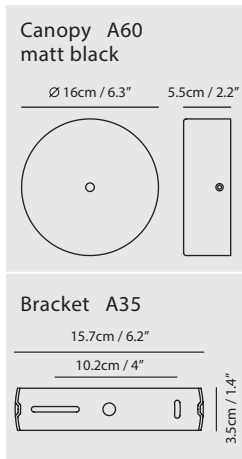

Weight
4.6kg / 10.1lb

Color
● matt black + shiny black shade

shiny black

champagne gold

OLO Pendant PL4

Model
SLD-130PL4

Material
metal, aluminum, PP

Light Source
LED 4 x 6.5W 3000K CRI90 1400lm