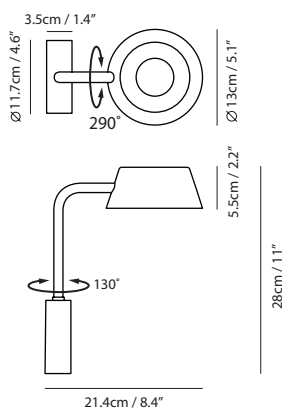

By Li, Hui Lun 李慧倫

matt black

champagne gold

copper

Measurement : centimeter / inches

OLO Wall

Model
SLD-130WRTE

Material
metal, aluminum, PP

Light Source
LED 6.5W 3000K CRI90 415lm

Feature
Touch dimmer switch

Weight
0.6kg / 1.3lb

Color

- matt black
- matt black + champagne gold shade
- matt black + copper shade

OLO Wall WU

Model
SLD-130WUTE

Material
metal, aluminum, PP