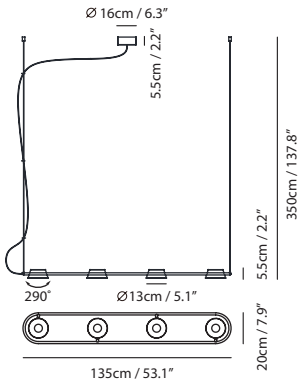

Weight
4.6kg / 10.1lb

Color
● matt black + shiny black shade

shiny black

champagne gold

OLO Pendant PL4

Model
SLD-130PL4

Material
metal, aluminum, PP

Light Source
LED 4 x 6.5W 3000K CRI90 1400lm

By Li, Hui Lun 李慧倫

matt black

champagne gold

copper

Measurement : centimeter / inches

OLO Wall

Model
SLD-130WRTE

Material
metal, aluminum, PP