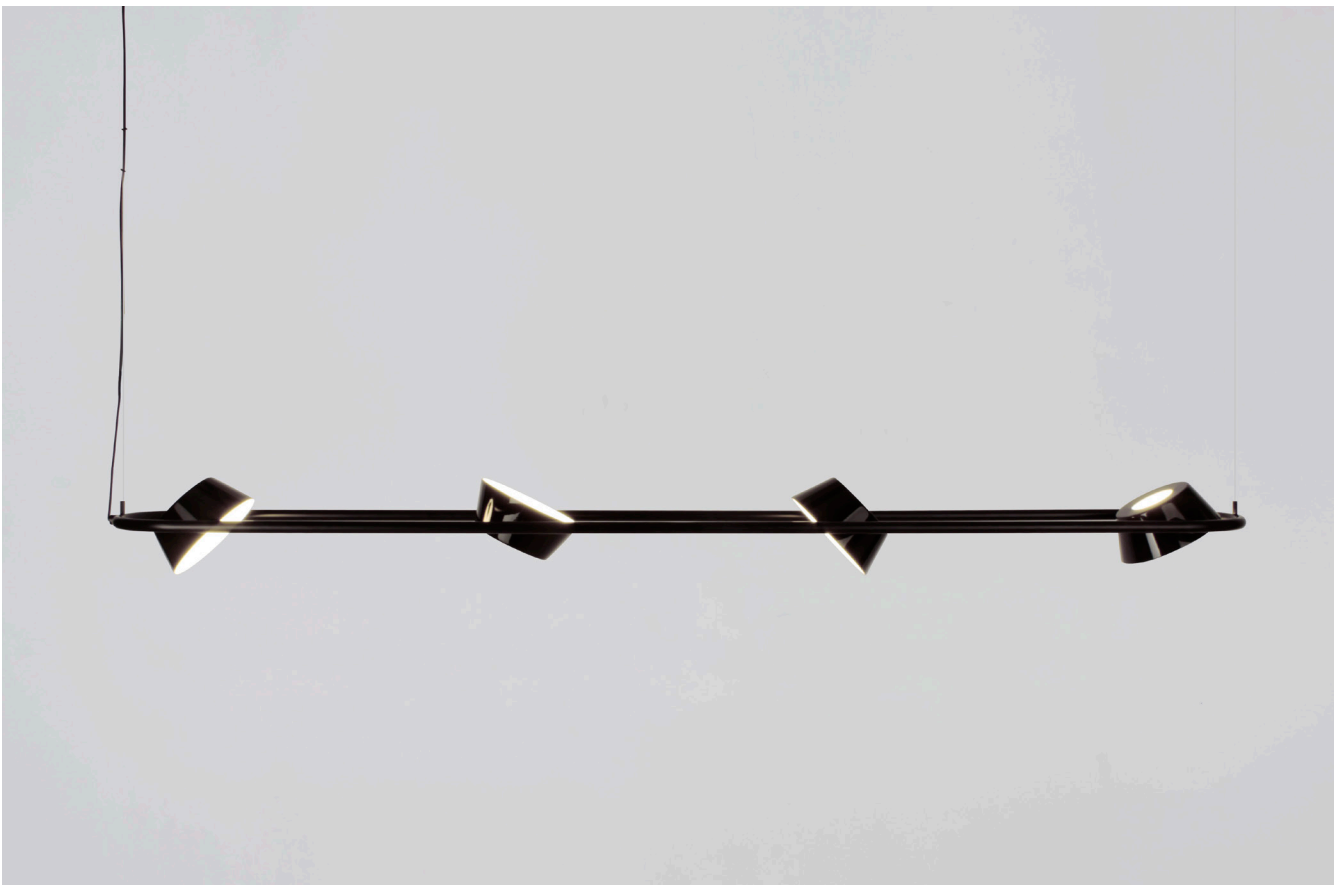

Circular suspension conveys the nostalgic expression traced back to round table, which symbolizes "reunion" in traditional Chinese dining. Rotatable lamp shade embedded in cutting-edge design of hollow circles with glare-free LED lighting, the CRI 90 softened light can impressively create practical as well as ambient light. Occasionally light distribution is allowed due to rotatable structure of each shade. Upside or downward, let your imagination run loose and allow the fun to begin.

Weight
2.2kg / 4.9lb

Color
● matt black + copper shade

OLO Pendant PC8

Model
SLD-130PC8

Material
metal, aluminum, PP

Light Source
LED 8 x 6.5W 3000K CRI90 2530lm

Driver
Built-in dimmable driver
(Triac dimming)

Weight
4.6kg / 10.1lb

Color
● matt black + shiny black shade

shiny black

champagne gold

OLO Pendant PL4

Model
SLD-130PL4

Material
metal, aluminum, PP

Light Source
LED 4 x 6.5W 3000K CRI90 1400lm

Rotatable lamp shade embedded in cutting-edge design of hollow circle with glare-free LED lighting, the CRI 90 softened light can impressively create practical as well as ambient light. With an easy one-touch-dimmer, you are one fingertip away to letting your imagination can run loose and allowing the fun to begin.