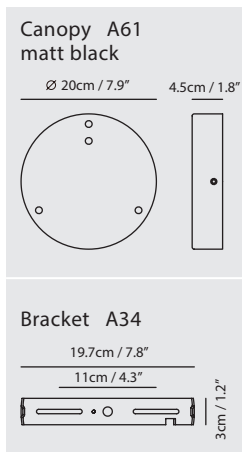

Weight
2.2kg / 4.9lb

Color
● matt black + copper shade

OLO Pendant PC8

Model
SLD-130PC8

Material
metal, aluminum, PP

Light Source
LED 8 x 6.5W 3000K CRI90 2530lm

Driver
Built-in dimmable driver
(Triac dimming)