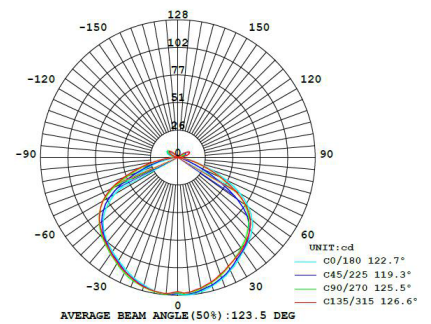

OLO Wall WU

Model
SLD-130WUTE

Material
metal, aluminum, PP

Light Source
LED 6.5W 3000K CRI90 415lm

Feature
Touch dimmer switch

Weight
0.8kg / 1.7lb

Color

- matt black
- matt black + champagne gold shade
- matt black + copper shade