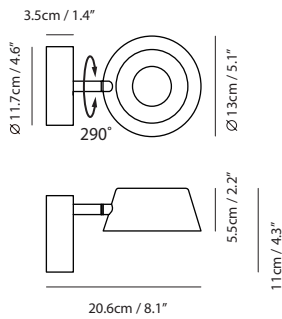

By Li, Hui Lun 李慧倫

matt black

champagne gold

copper

Measurement : centimeter / inches

OLO Wall

Model
SLD-130WRTE

Material
metal, aluminum, PP