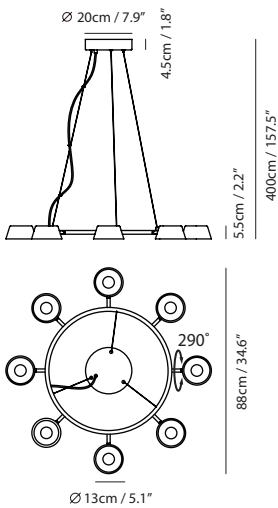

Weight
2.2kg / 4.9lb

Color
● matt black + copper shade

OLO Pendant PC8

Model
SLD-130PC8

Material
metal, aluminum, PP

Light Source
LED 8 x 6.5W 3000K CRI90 2530lm

Driver
Built-in dimmable driver
(Triac dimming)

Weight
4.6kg / 10.1lb

Color
● matt black + shiny black shade

shiny black

champagne gold

OLO Pendant PL4

Model
SLD-130PL4

Material
metal, aluminum, PP

Light Source
LED 4 x 6.5W 3000K CRI90 1400lm

By Li, Hui Lun 李慧倫

matt black

champagne gold

copper

Measurement : centimeter / inches

OLO Wall

Model
SLD-130WRTE

Material
metal, aluminum, PP