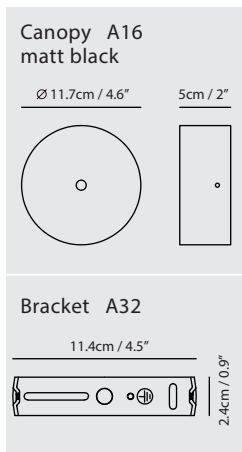

OLO Pendant PC4

Model
SLD-130PC4

Material
metal, aluminum, PP

Light Source
LED 4 x 6.5W 3000K CRI90 1400lm

Driver
Built-in dimmable driver
(Triac dimming)

Weight
2.2kg / 4.9lb

Color
● matt black + copper shade